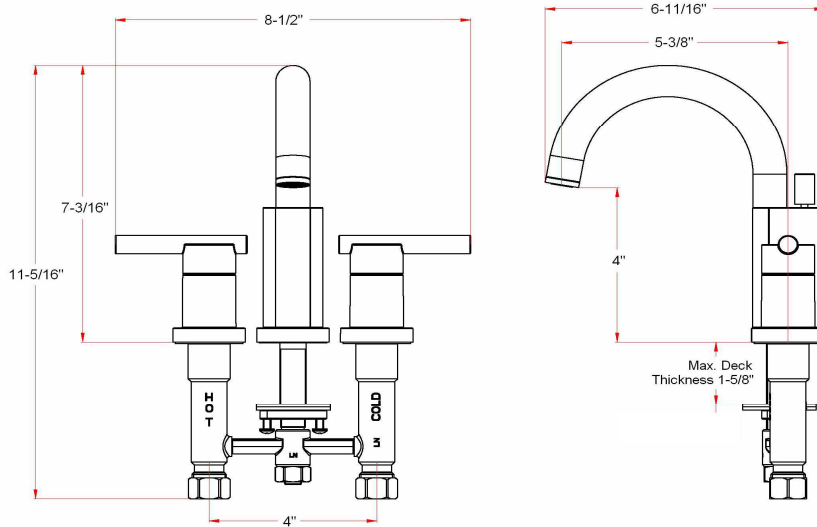

Dimensions

Warranty & Compliances

Warranty	Lifetime Limited Warranty
IAPMO/UPC	UPC & cUPC Compliant
ASME	ASME A112.18.1-05
ANSI	Compliant
ADA	Compliant
NSF	Compliant
AB1953	Compliant

Order Codes & Finishes/Colors

Satin Nickel (US15)	525758	
Polished Chrome (US26)	525766	

Type:

Job:

Order Code:

Approvals:

Design House reserves the right to make changes in materials, specifications & models at any time. Design House also reserves the right to discontinue product without notice or obligation.