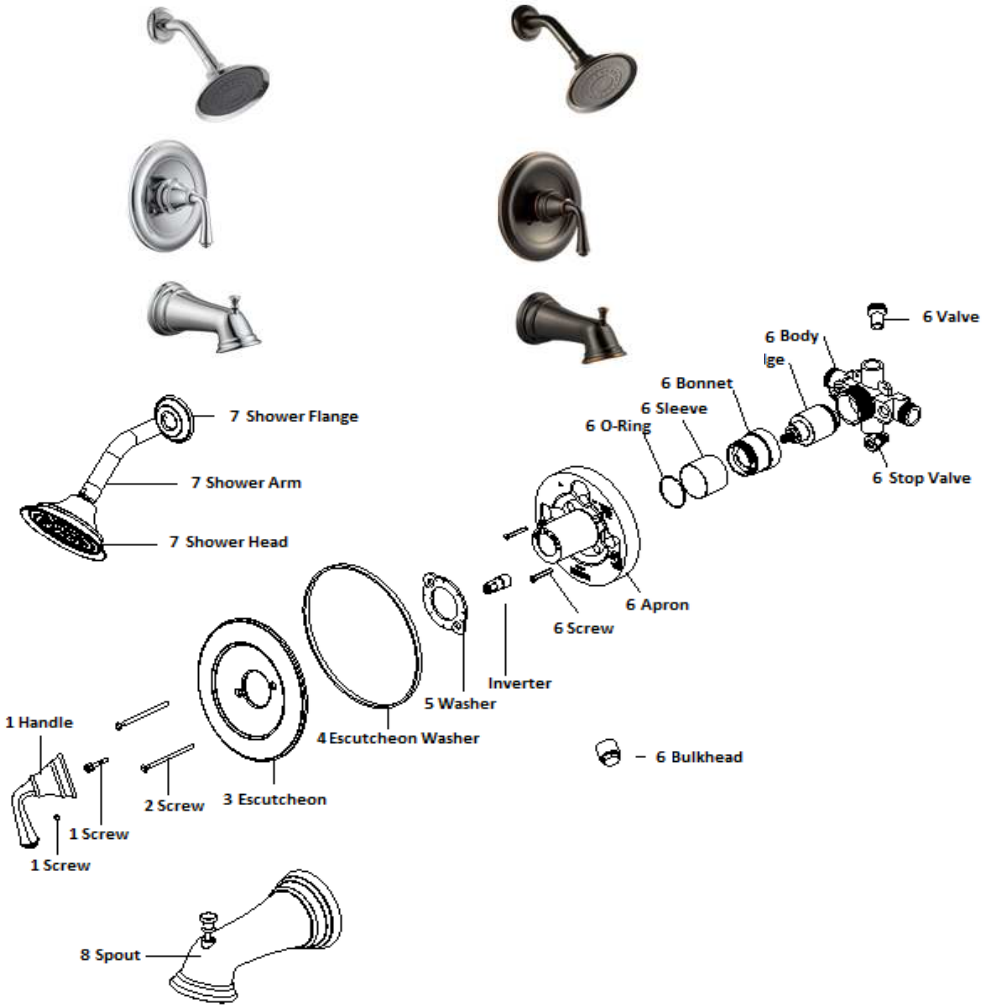

Eden Tub and Shower Faucet. SPARE PARTS

524637 Polished Chrome 524652 Oil Rubbed Bronze

No.	Name	524637		524652	
		Order Code	List Price	Order Code	List Price
1	Handle	522599	\$17.91	522615	\$19.68
	Screw				
	Screw				
2	Screw				
3	Escutcheon				
4	Escutcheon Washer				
5	Washer				
6	Inverter	907857	\$35.14	907857	\$35.14
	Screw				
	Apron				
	O-Ring				
	Sleeve				
	Bonnet				
	Cartridge				
	Stop Valve				
	Body				
	Valve				
7	Bulkhead	908095	\$3.47	908095	\$3.47
	Shower Flange	522508	\$43.70	522524	\$49.54
	Shower Arm				
Shower Head					
8	Spout				