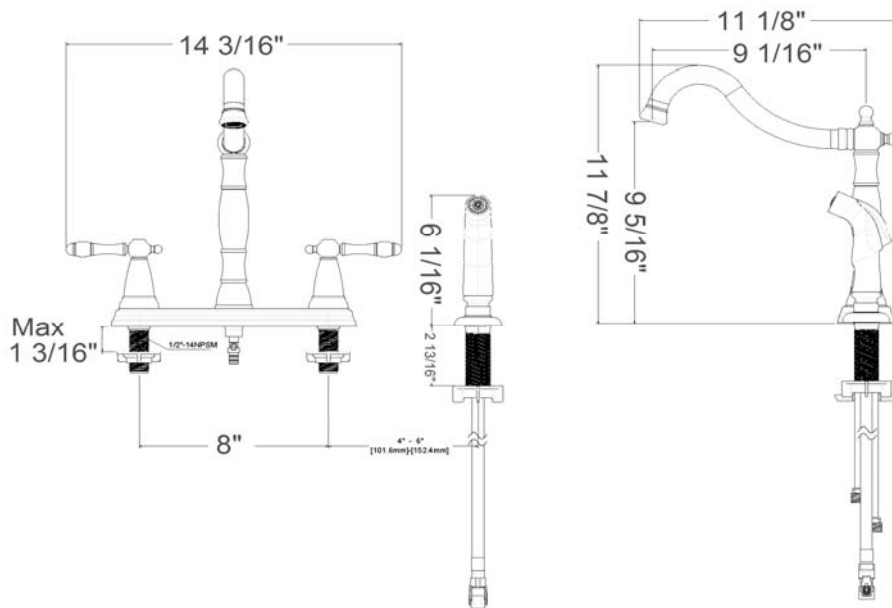

Dimensions

Warranty & Compliances

Warranty	Lifetime Limited Warranty, Lifetime Limited Finish Warranty
IAPMO/UPC	CUPC compliant
ASME	ASME A112.18.1/ CSA B125.1
NSF/ANSI	NSF/ANSI 61
Lead Free	Compliance with Section 116875 of the California Health & Safety Code.
ADA	Compliant

NSF / ANSI 61

Order Codes & Finishes/Colors

Oil Rubbed Bronze (US10B)	523233	
Satin Nickel (US15)	523241	

Type:

Job:

Order Code:

Approvals:

Design House reserves the right to make changes in materials, specifications & models at any time. Design House also reserves the right to discontinue product without notice or obligation.