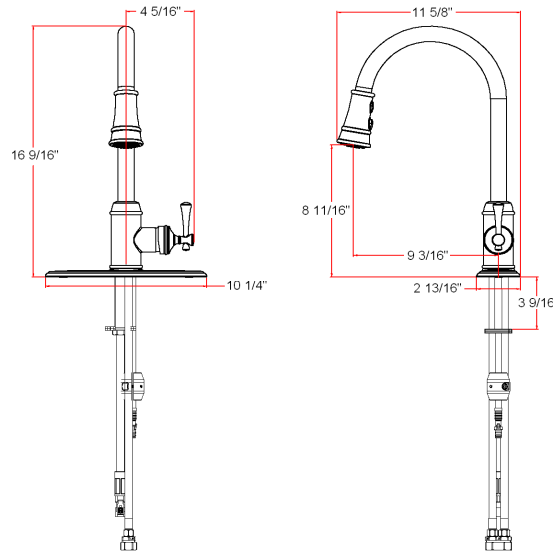

Dimensions

Warranty & Compliances

Warranty	Lifetime Limited Warranty
IAPMO/UPC	UPC & cUPC Compliant
ASME	ASME A112.18.1-05
ANSI	Compliant
ADA	Compliant
NSF	Compliant
AB1953	Compliant

Order Codes & Finishes/Colors

Satin Nickel (US15)	524702
Brushed Bronze	524728

Type:
Job:
Order Code:
Approvals:

Design House reserves the right to make changes in materials, specifications & models at any time. Design House also reserves the right to discontinue product without notice or obligation.