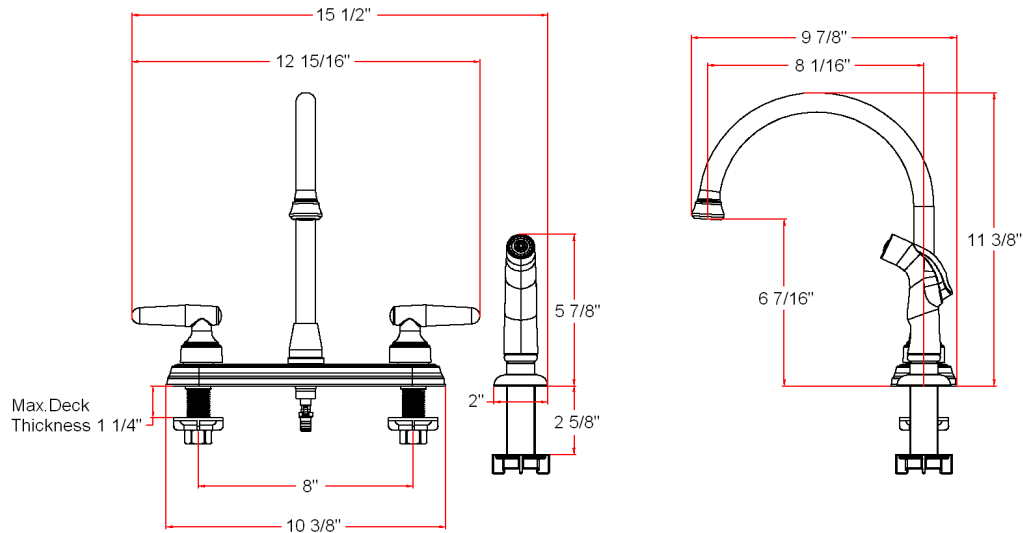

Dimensions

Warranty & Compliances

Warranty	Lifetime Limited Warranty
IAPMO/UPC	UPC & cUPC Compliant
ASME	ASME A112.18.1-05
ANSI	Compliant
ADA	Compliant
NSF	Compliant
AB1953	Compliant

Order Codes & Finishes/Colors

Polished Chrome (US26)

525527

Type:

Job:

Order Code:

Approvals:

Design House reserves the right to make changes in materials, specifications & models at any time. Design House also reserves the right to discontinue product without notice or obligation.