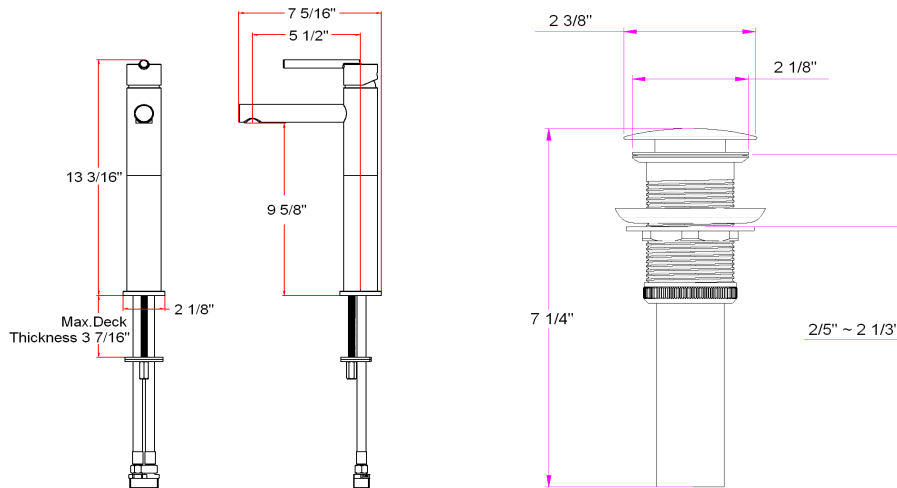

Dimensions

Warranty & Compliances

Warranty	Lifetime Limited Warranty
IAPMO/UPC	UPC & cUPC Compliant
ASME	ASME A112.18.1-05
ANSI	Compliant
ADA	Compliant
NSF	Compliant
AB1953	Compliant
Watersense	Compliant

Order Codes & Finishes/Colors

Satin Nickel (US15)	525576	
Polished Chrome (US26)	525568	

Type:

Job:

Order Code:

Approvals:

Design House reserves the right to make changes in materials, specifications & models at any time. Design House also reserves the right to discontinue product without notice or obligation.