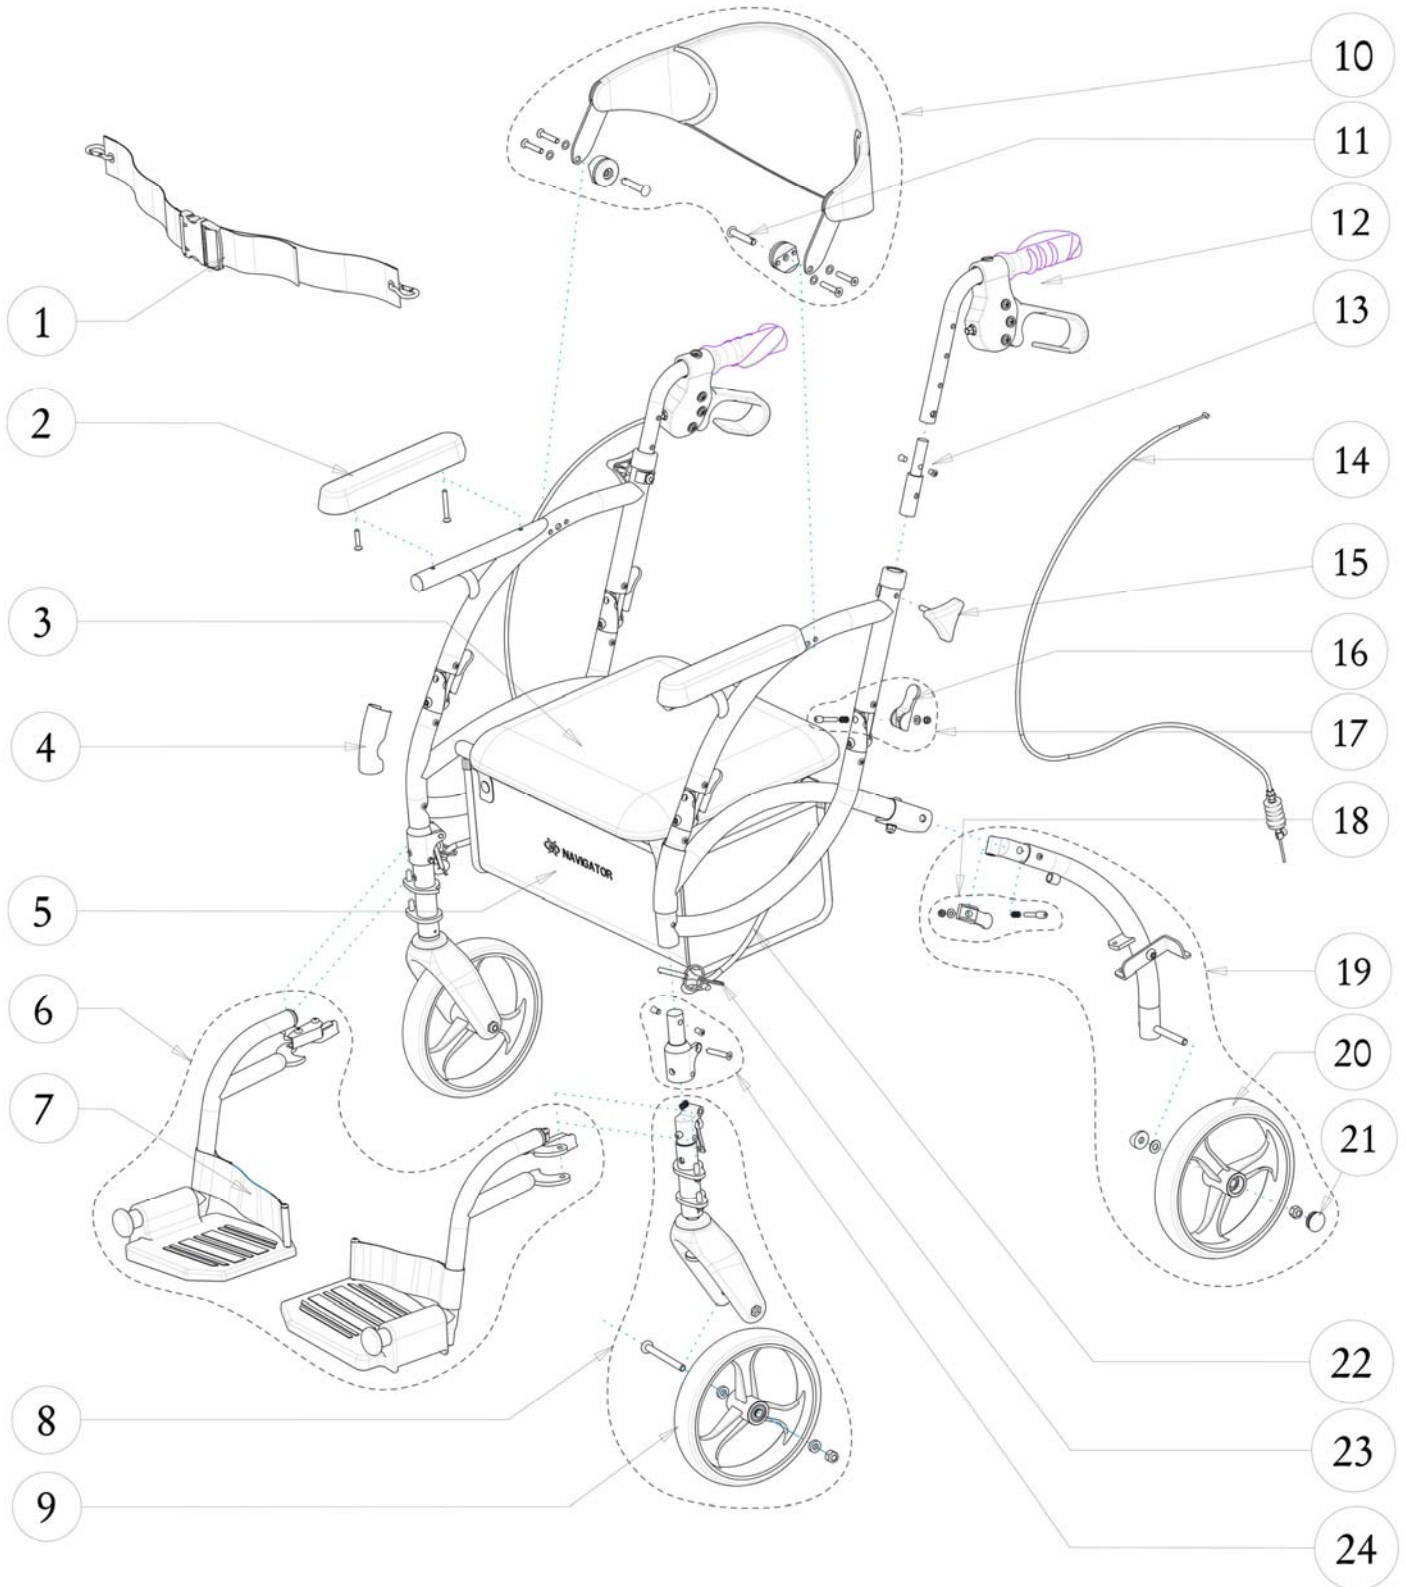

## 793-941 (PACIFIC BLUE) HUGO NAVIGATOR

Item #	AMG Part #	Item Description	Qty Per Unit	Sold by	UOM
1.	<b>A01-831</b>	Seatbelt with end-clips, Black	1	1	EA
2.	<b>B01-951</b>	Armrests with Hardware, L&R (2 Black Arm Pads, 4 Flat Philips Screws: 2 M5x30mm + 2 M5x40mm)	1	1	PR
3.	<b>B01-931</b>	Black Vinyl Seat 370 x 340 mm with Hardware (2 Brackets, 4 Round Philips Screws M5x15mm and 4 Washers)	1	1	EA
4.	<b>A01-861</b>	Protect-Front Leg, Black Plastic - 2 ea / set	1	1	ST
5.	<b>A01-821</b>	Under-Seat Bag w/Hugo Logo, Black	1	1	EA
6.	<b>B01-980BL</b>	Detachable Swing-Away Footrests, Pacific-Blue, L&R	1	1	PR
7.	<b>B01-991</b>	Heel Loops - 2ea / set	1	1	ST
8.	<b>B01-910BL</b>	Front Leg Complete with Fork & Wheel, Pacific-Blue, L&R	1	1	PR
9.	<b>B01-146</b>	8"x1.4" Hugo Front Wheel (Solid Tire, 3 Spokes Hub, Bushing & 2 Bearings)	2	1	EA
10.	<b>B01-902</b>	Black Backrest with Hardware (2 Brackets, 2 Holding Pins, 4 Screws & 4 Washers)	1	1	EA
11.	<b>A01-801</b>	Backrest Holding Pin - 2 ea / set	1	1	ST
12.	<b>B01-961</b>	Black Handle Bar with Brake Grip Assy, L&R	1	1	PR
13.	<b>B01-966</b>	Handle Extension Tubes and Hardware (2 Tubes & 4 Set Screws M6)	1	1	ST
14.	<b>B01-941</b>	Brake Cable & Sleeve Assembly (Cable, Sleeve, Adjustment Screw, Spring, Spring Sleeve, Cable Stopper with Screw M5x6mm & Fishtail Stopper), L&R	1	1	PR
15.	<b>A01-415</b>	Triangular Knob, M6x30mm	2	1	EA
16.	<b>A01-401</b>	Plastic Lever for Folding Mechanism, Black - 2 ea / set	3	1	ST
17.	<b>B01-925</b>	Armrest Release Folding Mechanism (4 Plastic Lever, 4 Pins, 4 Springs, 4 Washers & 4 Locknuts)	1	1	ST
18.	<b>B01-926</b>	Rear Leg Release Folding Mechanism (2 Plastic Lever, 2 Pins, 2 Springs & 2 Special Nuts)	1	1	ST
19.	<b>B01-750BL</b>	Rear Leg Complete with Wheel, Pacific-Blue, L&R	1	1	PR
20.	<b>B01-147</b>	8"x1.4" Hugo Rear Wheel (Solid Tire, 3 Spokes Hub, Bushing & 2 Bearings)	2	1	EA
21.	<b>A01-453</b>	Hub Cap for Wheel	2	1	EA
22.	<b>B01-970</b>	Folding Strap with Clips and Pins	1	1	EA
23.	<b>B01-971</b>	Pin, cotterless detent, m6x 27.5mm grip length, w/tether - 2ea / set	1	1	ST
24.	<b>B01-921</b>	Fork Folding Upper Bracket with Hardware, L&R	1	1	PR