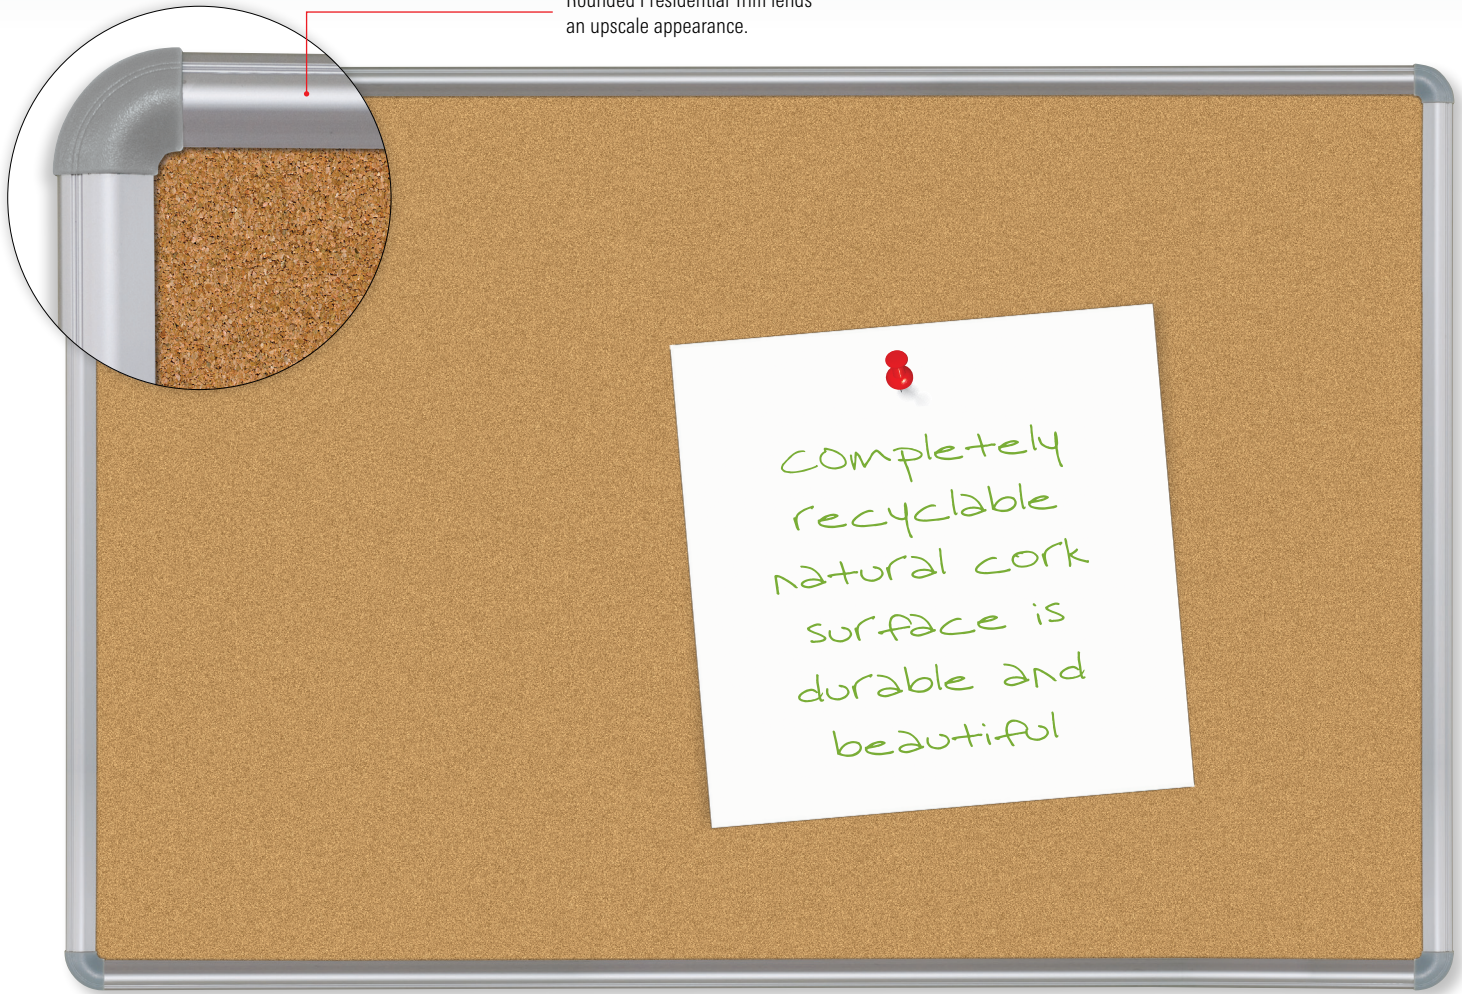

VT Logic Tackboard

with Presidential Trim

Rounded Presidential Trim lends an upscale appearance.

VT Logic Tackboard with Presidential Trim

- Environmentally responsible VT Logic natural cork surface is featured with rounded anodized aluminum Presidential Trim for an upscale board. Available in silver.
- Cradle to Cradle Certified^{CM} Silver.
- Certified boards incorporate material healthfulness, material reutilization, renewable energy use, water stewardship and social responsibility.
- Completely recyclable surface is bonded to insulation board for superb tack-holding ability. Surface is durable and self-healing.
- TAA compliant. 10 year guarantee.

Technical Specifications

- VT Logic natural cork surface offers excellent resiliency and tack holding properties.
- The cork layer consists of finely grained composition cork produced with ½mm granulated cork and a polyurethane binder.
- The ⅜" thick 100% natural cork layer is permanently bonded to a ⅞" thick layer of insulation board.
- Boards are factory framed in anodized aluminum. Custom sizes are available.

A. VT Logic Tackboard with Presidential Trim

Part No.	Dimensions	Ship Wt.
E301PA*	1 ½'H x 2'W	5 lbs
E301PB*	2'H x 3'W	10 lbs
E301PC**	3'H x 4'W	17 lbs
E301PD	4'H x 4'W	42 lbs
E301PE	3'H x 5'W	45 lbs
E301PF	4'H x 5'W	50 lbs
E301PG	4'H x 6'W	53 lbs
E301PH	4'H x 8'W	65 lbs
E301PK	4'H x 10'W	78 lbs
E301PM	4'H x 12'W	113 lbs