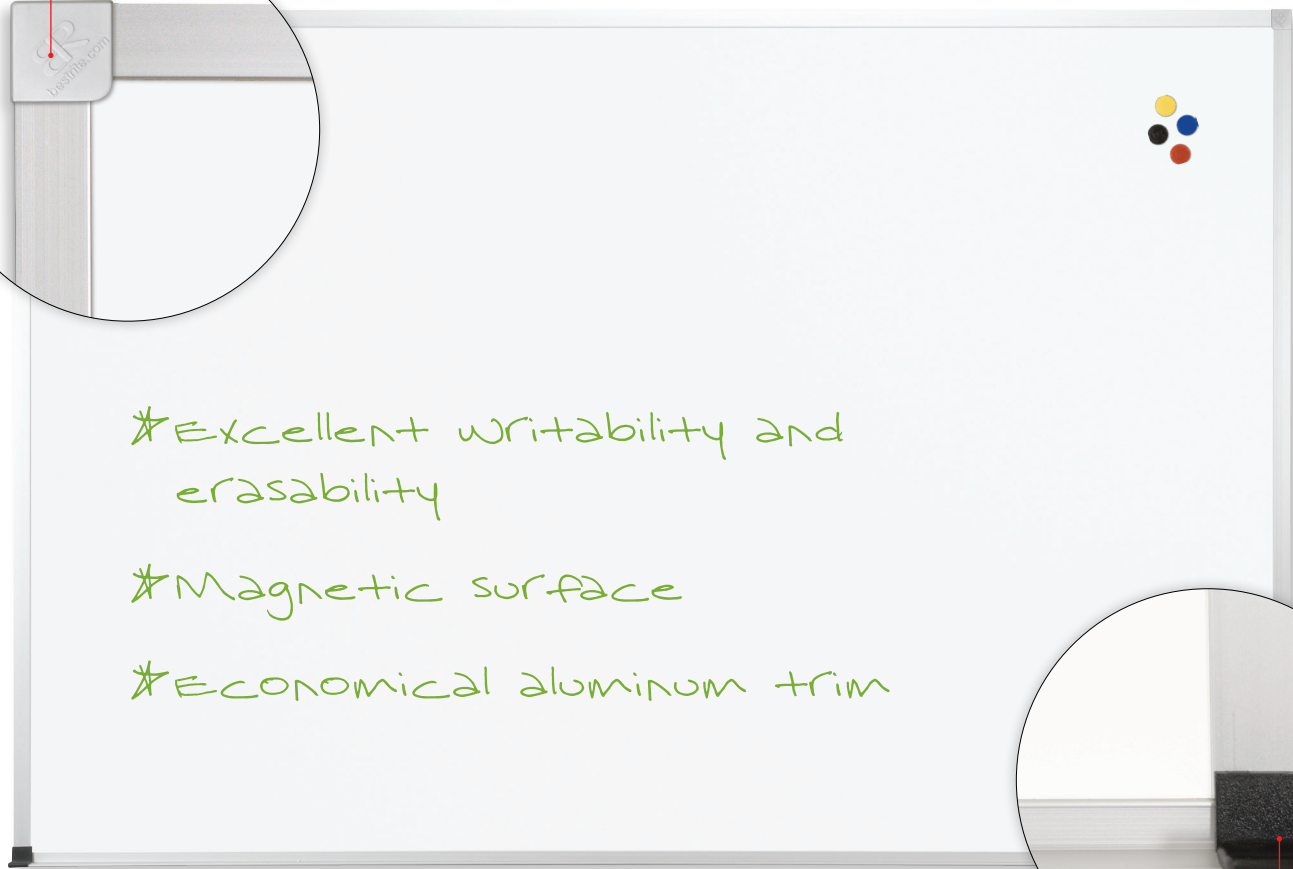

Magne-Rite Markerboard

with ABC Trim

Trim accented with matching brushed aluminum corner caps.

Black plastic end caps on the accessory tray eliminate sharp corners.

Magne-Rite Markerboard with ABC Trim

- Magne-Rite boards feature a magnetic dry erase surface made with PVC-coated steel, specially engineered for exceptionally smooth writability.
- Glossy white surface erases cleanly with no ghosting and provides excellent color contrast with markers.
- Anodized aluminum ABC Trim has a 7/8" profile with hairline mitered corners. Top corners are protected with aluminum end caps. Full-length accessory tray includes plastic end caps to eliminate sharp corners.
- 10 year guarantee. TAA compliant.