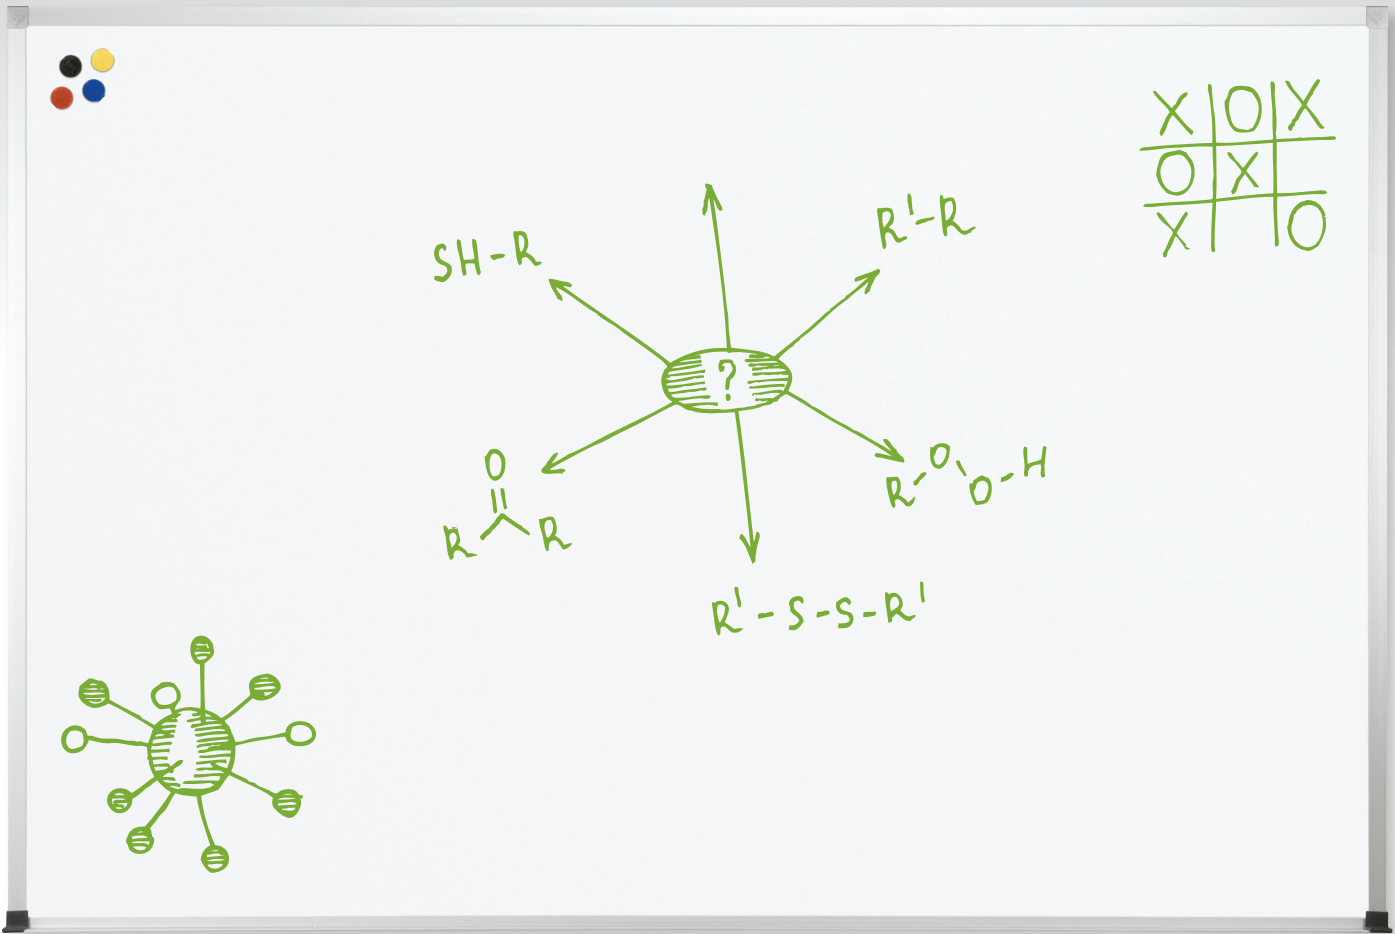

Magne-Rite Markerboard

with ABC Trim

Trim accented with matching brushed aluminum corner caps.

Black plastic end caps on the accessory tray eliminate sharp corners.

Magne-Rite Markerboard with ABC Trim

- Magne-Rite boards feature a magnetic dry erase surface made with PVC-coated steel, specially engineered for exceptionally smooth writability.
- Glossy white surface erases cleanly with no ghosting and provides excellent color contrast with markers.
- Anodized aluminum ABC Trim has a 7/8" profile with hairline mitered corners. Top corners are protected with aluminum end caps. Full-length accessory tray includes plastic end caps to eliminate sharp corners.
- 10 year guarantee. TAA compliant.

A. Magne-Rite Markerboard - ABC Trim		
Part No.	Dimensions	Ship Wt.
■ 219NA*	1 1/2'H x 2'W	7 lbs
■ 219NB*	2'H x 3'W	15 lbs
■ 219NC**	3'H x 4'W	24 lbs
■ 219ND	4'H x 4'W	60 lbs
■ 219NE	3'H x 5'W	57 lbs
■ 219NF	4'H x 5'W	67 lbs
■ 219NG	4'H x 6'W	69 lbs
■ 219NH	4'H x 8'W	88 lbs

Manufactured in the US of foreign and domestic materials.
 *Ships UPS **Ships UPS OS1
 Due to shipping restrictions, boards listed as 3'H x 4'W actually measure 33 3/4"H x 48"W.

Balt® & Best-Rite® are brand divisions of MooreCo Inc.