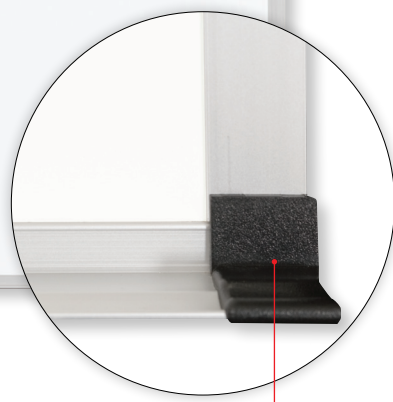

Magne-Rite Markerboard

with ABC Trim

Trim accented with matching brushed aluminum corner caps.

Black plastic end caps on the accessory tray eliminate sharp corners.

Magne-Rite Markerboard with ABC Trim

- Magne-Rite boards feature a magnetic dry erase surface made with PVC-coated steel, specially engineered for exceptionally smooth writability.
- Glossy white surface erases cleanly with no ghosting and provides excellent color contrast with markers.
- Anodized aluminum ABC Trim has a 7/8" profile with hairline mitered corners. Top corners are protected with aluminum end caps. Full-length accessory tray includes plastic end caps to eliminate sharp corners.
- 10 year guarantee. TAA compliant.

A. Magne-Rite Markerboard - ABC Trim		
Part No.	Dimensions	Ship Wt.
■ 219NA*	1 1/2'H x 2'W	7 lbs
■ 219NB*	2'H x 3'W	15 lbs
■ 219NC**	3'H x 4'W	24 lbs
■ 219ND	4'H x 4'W	60 lbs
■ 219NE	3'H x 5'W	57 lbs
■ 219NF	4'H x 5'W	67 lbs
■ 219NG	4'H x 6'W	69 lbs
■ 219NH	4'H x 8'W	88 lbs

Manufactured in the US of foreign and domestic materials.
 *Ships UPS **Ships UPS OS1
 Due to shipping restrictions, boards listed as 3'H x 4'W actually measure 33 3/4"H x 48"W.

Balt® & Best-Rite® are brand divisions of MooreCo Inc.