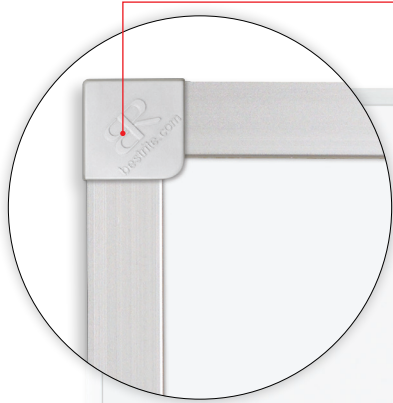

Magne-Rite Markerboard

with ABC Trim

Trim accented with matching brushed aluminum corner caps.

Black plastic end caps on the accessory tray eliminate sharp corners.

Magne-Rite Markerboard with ABC Trim

- Magne-Rite boards feature a magnetic dry erase surface made with PVC-coated steel, specially engineered for exceptionally smooth writability.
- Glossy white surface erases cleanly with no ghosting and provides excellent color contrast with markers.
- Anodized aluminum ABC Trim has a 7/8" profile with hairline mitered corners. Top corners are protected with aluminum end caps. Full-length accessory tray includes plastic end caps to eliminate sharp corners.
- 10 year guarantee. TAA compliant.

A. Magne-Rite Markerboard - ABC Trim		
Part No.	Dimensions	Ship Wt.
■ 219NA*	1 1/2'H x 2'W	7 lbs
■ 219NB*	2'H x 3'W	15 lbs
■ 219NC**	3'H x 4'W	24 lbs
■ 219ND	4'H x 4'W	60 lbs
■ 219NE	3'H x 5'W	57 lbs
■ 219NF	4'H x 5'W	67 lbs
■ 219NG	4'H x 6'W	69 lbs
■ 219NH	4'H x 8'W	88 lbs

Manufactured in the US of foreign and domestic materials.
 *Ships UPS **Ships UPS OS1
 Due to shipping restrictions, boards listed as 3'H x 4'W actually measure 33 3/4"H x 48"W.

Balt® & Best-Rite® are brand divisions of MooreCo Inc.