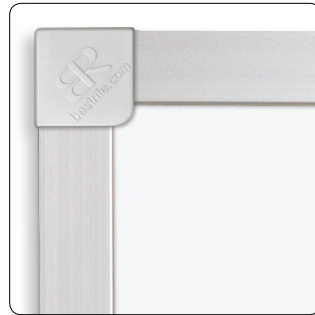

Magne-Rite Markerboard

with ABC Trim

Trim accented with matching brushed aluminum corner caps.

Black plastic end caps on the accessory tray eliminate sharp corners.

Magne-Rite Markerboard with ABC Trim

- Magne-Rite boards feature a magnetic dry erase surface made with PVC-coated steel, specially engineered for exceptionally smooth writability.
- Glossy white surface erases cleanly with no ghosting and provides excellent color contrast with markers.
- Anodized aluminum ABC Trim has a 7/8" profile with hairline mitered corners. Top corners are protected with aluminum end caps. Full-length accessory tray includes plastic end caps to eliminate sharp corners.
- 10 year guarantee. TAA compliant.

A. Magne-Rite Markerboard - ABC Trim		
Part No.	Dimensions	Ship Wt.
■ 219NA*	1 1/2'H x 2'W	7 lbs
■ 219NB*	2'H x 3'W	15 lbs
■ 219NC**	3'H x 4'W	24 lbs
■ 219ND	4'H x 4'W	60 lbs
■ 219NE	3'H x 5'W	57 lbs
■ 219NF	4'H x 5'W	67 lbs
■ 219NG	4'H x 6'W	69 lbs
■ 219NH	4'H x 8'W	88 lbs

Manufactured in the US of foreign and domestic materials.
 *Ships UPS **Ships UPS OS1
 Due to shipping restrictions, boards listed as 3'H x 4'W actually measure 33 3/4"H x 48"W.

Balt® & Best-Rite® are brand divisions of MooreCo Inc.