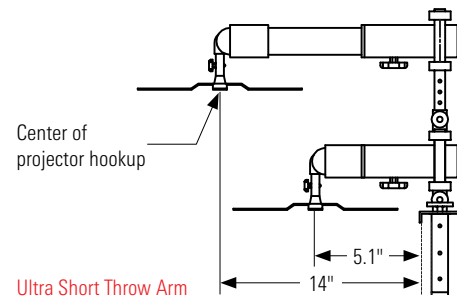

### iTeach® Mobile Electric IWB Stand

- The revolutionary iTeach® makes virtually any interactive whiteboard mobile and height adjustable.
- UL-approved electric system allows for 20" of smooth height adjustment. Board can be adjusted from 12" at the bottom to 84" at the top. Accommodates boards up to 4" thick.
- Meets ADA requirements and Architectural Barriers Act Accessibilities guidelines.
- Sold as a package with either a short throw projector arm, super short throw projector arm, or ultra short throw projector arm. Arms are tested to hold up to 25 lbs at full extension. See diagram on right for arm specifications.
- Optional sidewing table for your laptop mounts on either side.
- Optional shelf for speakers or video conferencing equipment mounts above board.
- Optional electrical assembly mounts to the back and has three outlets and a 25' cord.
- TAA compliant. 10 year guarantee

Short Throw Arm

Super Short Throw Arm

Ultra Short Throw Arm

A. iTeach®			
Part No.	Description	Dimensions	Ship Wt.
■ 27603	Short Throw Arm	82"-102"H x 55"W x 27 1/2"D	276 lbs
■ 27604	Super Short Throw Arm	82"-102"H x 55"W x 27 1/2"D	276 lbs
■ 27605	Ultra Short Throw Arm	82"-102"H x 55"W x 27 1/2"D	276 lbs
B. Sidewing Table			
Part No.	Description	Dimensions	Ship Wt.
■ 66593*		17 3/4"W x 12 5/8"D	44 lbs
C. Speaker Shelf			
Part No.	Description	Dimensions	Ship Wt.
■ 66596*		8 3/4"H x 25 1/2"W x 9 1/4"D	15 lbs
D. Electrical Assembly			
Part No.	Description	Dimensions	Ship Wt.
■ 66594*	3 outlet / 25' cord		2 lbs