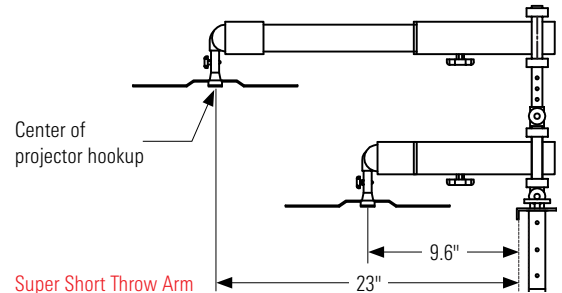

### iTeach® Mobile Electric IWB Stand

- The revolutionary iTeach® makes virtually any interactive whiteboard mobile and height adjustable.
- UL-approved electric system allows for 20" of smooth height adjustment. Board can be adjusted from 12" at the bottom to 84" at the top. Accommodates boards up to 4" thick.
- Meets ADA requirements and Architectural Barriers Act Accessibilities guidelines.
- Sold as a package with either a short throw projector arm, super short throw projector arm, or ultra short throw projector arm. Arms are tested to hold up to 25 lbs at full extension. See diagram on right for arm specifications.
- Optional sidewing table for your laptop mounts on either side.
- Optional shelf for speakers or video conferencing equipment mounts above board.
- Optional electrical assembly mounts to the back and has three outlets and a 25' cord.
- TAA compliant. 10 year guarantee

Short Throw Arm

Super Short Throw Arm

Ultra Short Throw Arm

A. iTeach®			
Part No.	Description	Dimensions	Ship Wt.
■ 27603	Short Throw Arm	82"-102"H x 55"W x 27 1/2"D	276 lbs
■ 27604	Super Short Throw Arm	82"-102"H x 55"W x 27 1/2"D	276 lbs
■ 27605	Ultra Short Throw Arm	82"-102"H x 55"W x 27 1/2"D	276 lbs
B. Sidewing Table			
Part No.	Description	Dimensions	Ship Wt.
■ 66593*		17 3/4"W x 12 5/8"D	44 lbs
C. Speaker Shelf			
Part No.	Description	Dimensions	Ship Wt.
■ 66596*		8 3/4"H x 25 1/2"W x 9 1/4"D	15 lbs
D. Electrical Assembly			
Part No.	Description	Dimensions	Ship Wt.
■ 66594*	3 outlet / 25' cord		2 lbs