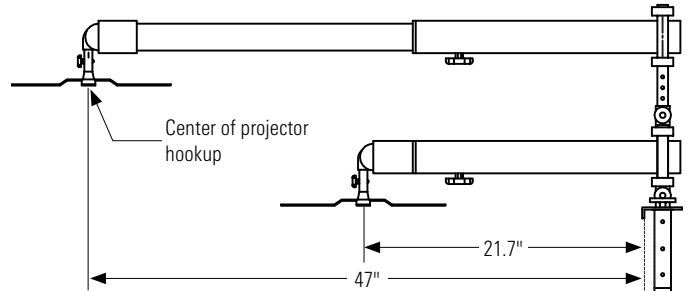

# iTeach<sup>®</sup>

Mobile Electric Interactive Whiteboard Stand

In Stock

10 Year Guarantee

20" of smooth electric height adjustability

Optional sidewing table keeps your laptop handy.

Available with three different projector arms. See back page for technical details.

### iTeach® Mobile Electric IWB Stand

- The revolutionary iTeach® makes virtually any interactive whiteboard mobile and height adjustable.
- UL-approved electric system allows for 20" of smooth height adjustment. Board can be adjusted from 12" at the bottom to 84" at the top. Accommodates boards up to 4" thick.
- Meets ADA requirements and Architectural Barriers Act Accessibilities guidelines.
- Sold as a package with either a short throw projector arm, super short throw projector arm, or ultra short throw projector arm. Arms are tested to hold up to 25 lbs at full extension. See diagram on right for arm specifications.
- Optional sidewing table for your laptop mounts on either side.
- Optional shelf for speakers or video conferencing equipment mounts above board.
- Optional electrical assembly mounts to the back and has three outlets and a 25' cord.
- TAA compliant. 10 year guarantee

Short Throw Arm

Super Short Throw Arm

Ultra Short Throw Arm

A. iTeach®			
Part No.	Description	Dimensions	Ship Wt.
■ 27603	Short Throw Arm	82"-102"H x 55"W x 27 1/2"D	276 lbs
■ 27604	Super Short Throw Arm	82"-102"H x 55"W x 27 1/2"D	276 lbs
■ 27605	Ultra Short Throw Arm	82"-102"H x 55"W x 27 1/2"D	276 lbs
B. Sidewing Table			
Part No.	Description	Dimensions	Ship Wt.
■ 66593*		17 3/4"W x 12 5/8"D	44 lbs
C. Speaker Shelf			
Part No.	Description	Dimensions	Ship Wt.
■ 66596*		8 3/4"H x 25 1/2"W x 9 1/4"D	15 lbs
D. Electrical Assembly			
Part No.	Description	Dimensions	Ship Wt.
■ 66594*	3 outlet / 25' cord		2 lbs