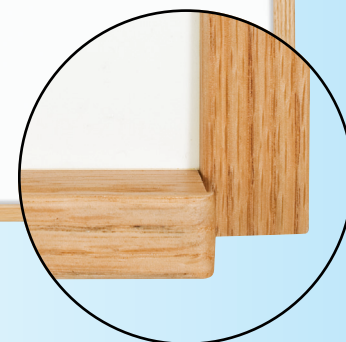

# Porcelain Steel Markerboard with Solid Oak Trim

Trim available in natural  
or mahogany color.

- Porcelain steel markerboards are engineered for superior color contrast with markers. Dry erase surface provides smooth writability and easy erasability with no ghosting. Permanently bonded to a particle board substrate.
- Featured with solid oak trim available in natural or mahogany finish to add an element of warmth and tradition to any environment.
- Manufactured in the US of foreign and domestic materials. TAA compliant. 50 year guarantee. GREENGUARD Indoor Air Quality Certified® and GREENGUARD Children & Schools Certified<sup>SM</sup>.

Natural	Mahogany	Dimensions	Weight
202WA*	M202WA	1 1/2'H x 2'W	12 lbs
202WB*	M202WB	2'H x 3'W	22 lbs
202WC**	M202WC	3'H x 4'H	25 lbs
202WD	M202WD	4'H x 4'W	69 lbs
202WG	M202WG	4'H x 6'W	122 lbs
202WH	M202WH	4'H x 8'W	145 lbs
202WK	M202WK	4'H x 10'W	180 lbs
202WM	M202WM	4'H x 12'W	222 lbs
202WP	M202WP	4'H x 16'W	290 lbs