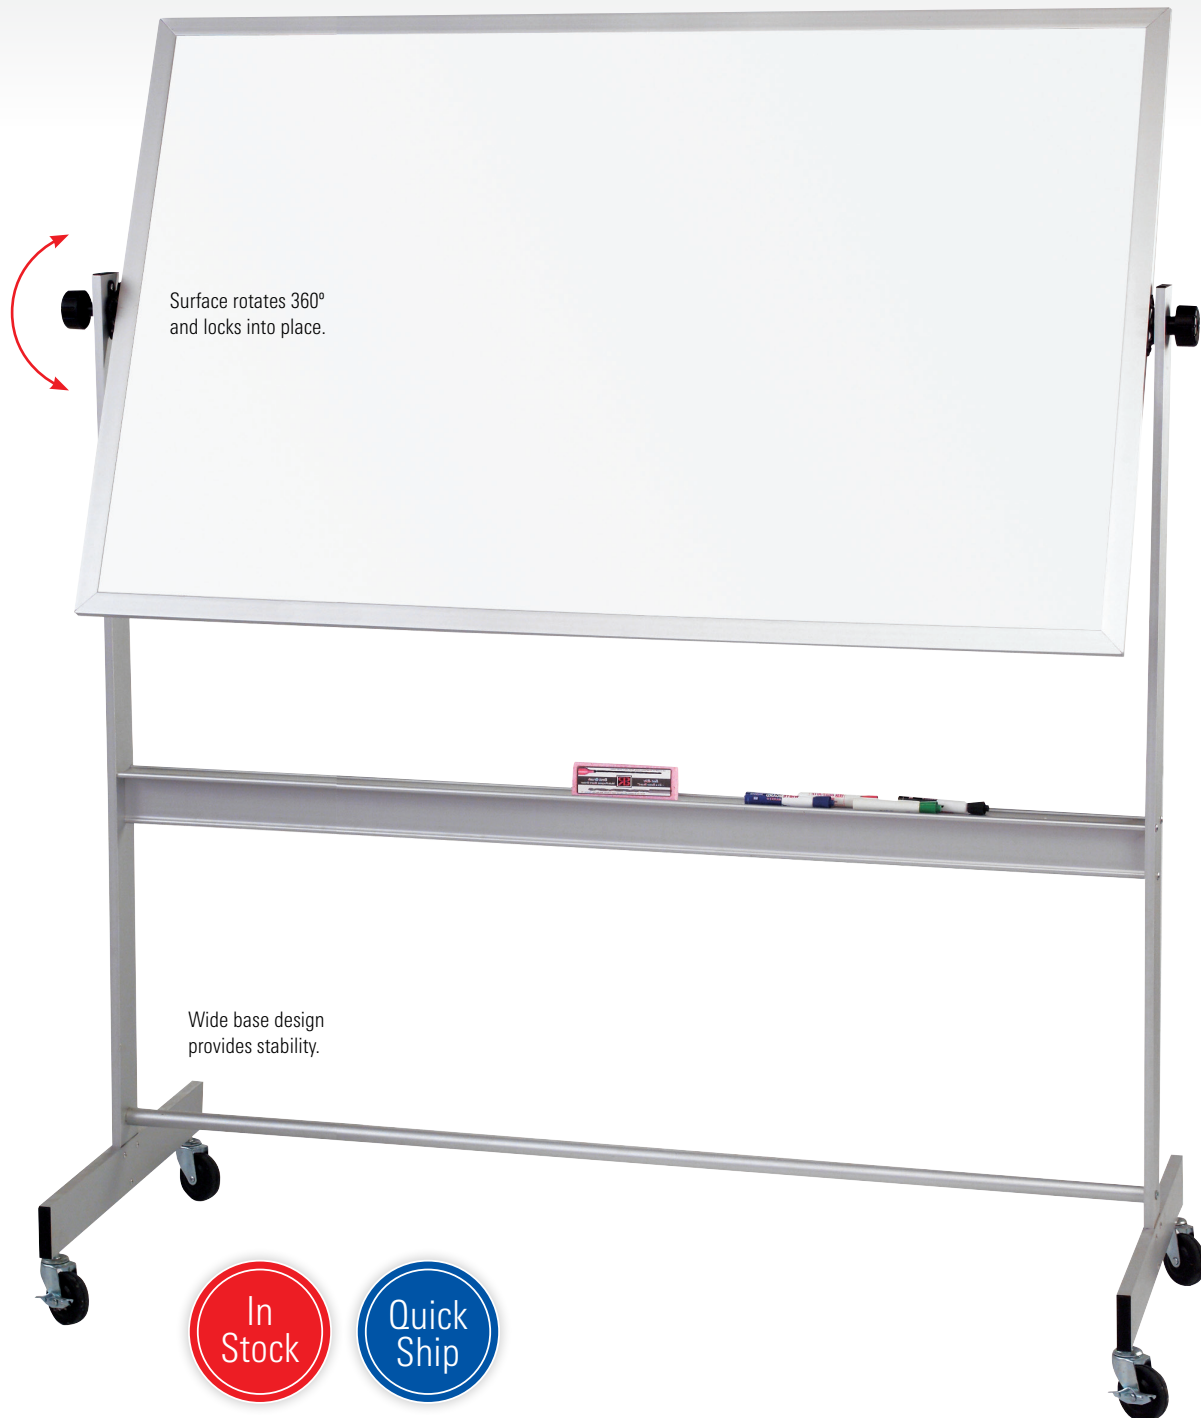

Deluxe Reversible Boards

Surface rotates 360°
and locks into place.

Wide base design
provides stability.

Graphic surfaces available.
Call for details.

Deluxe Reversible Boards

- Get up to twice the functional space of a wall-mounted board with a versatile and mobile Deluxe Reversible Board.
- Mobile boards are double-sided and available in a variety of surface combinations, including porcelain steel magnetic dry erase markerboard, Dura-Rite® HPL dry erase markerboard, TuF-Rite™ melamine dry erase markerboard, and tackable natural cork.
- Panel rotates 360° on a pivot hinge, and locks into place with the turn of a knob. Anodized aluminum trim includes a full-length accessory tray.
- Available with a surface size of 40"H x 30"W, 4'H x 5'W, 4'H x 6'W, or 4'H x 8'W. Smallest size ships UPS to save you time and money.
- Wide base design for stability includes 3" locking casters.

A. Deluxe Reversible - Aluminum - 40"H x 30"W

Part No.	Surface	Ship Wt.
668AC-DD**	Porcelain Steel	53 lbs
668AC-DC**	Porcelain Steel / Cork	68 lbs
668AC-HH**	Dura-Rite®	40 lbs
668AC-HC**	Dura-Rite® / Cork	40 lbs
668AC-WW**	TuF-Rite™	68 lbs
668AC-WC**	TuF-Rite™ / Cork	69 lbs
668AC-CC**	Cork	69 lbs

B. Deluxe Reversible - Aluminum - 4'H x 5'W

Part No.	Surface	Ship Wt.
668AF-DD	Porcelain Steel	105 lbs
668AF-DC	Porcelain Steel / Cork	94 lbs
668AF-HH	Dura-Rite®	70 lbs
668AF-HC	Dura-Rite® / Cork	83 lbs
668AF-WW	TuF-Rite™	110 lbs
668AF-WC	TuF-Rite™ / Cork	118 lbs
668AF-CC	Cork	59 lbs

C. Deluxe Reversible - Aluminum - 4'H x 6'W

Part No.	Surface	Ship Wt.
668AG-DD	Porcelain Steel	114 lbs
668AG-DC	Porcelain Steel / Cork	103 lbs
668AG-HH	Dura-Rite®	74 lbs
668AG-HC	Dura-Rite® / Cork	106 lbs
668AG-WW	TuF-Rite™	127 lbs
668AG-WC	TuF-Rite™ / Cork	118 lbs
668AG-CC	Cork	118 lbs