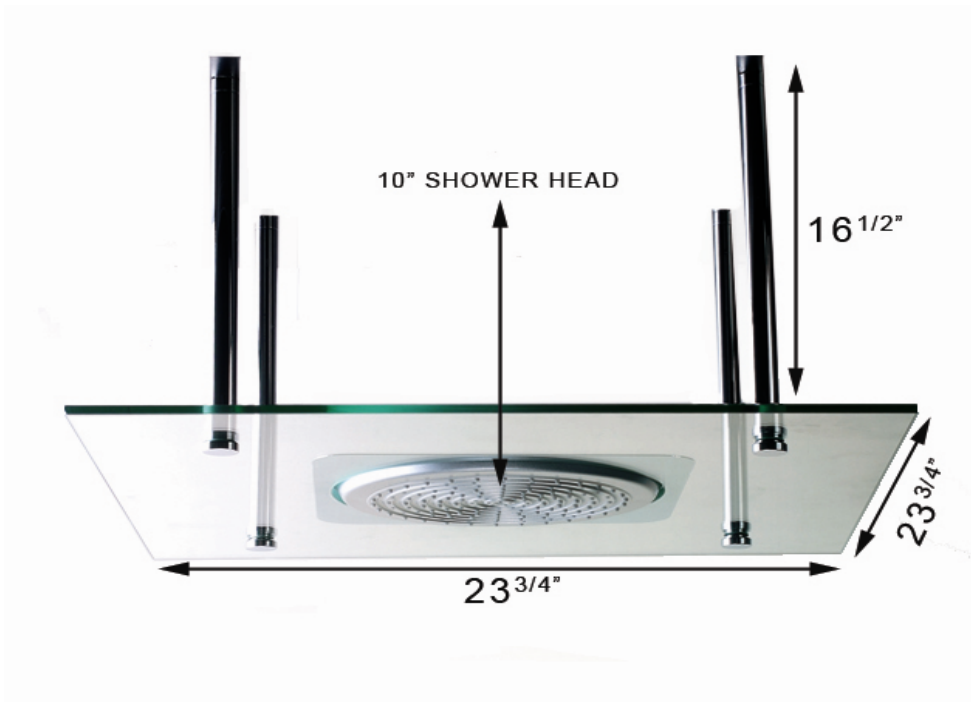

[www.blvdproducts.com](http://www.blvdproducts.com)

MODEL # B-GSH-022

DESCRIPTION - SQUARE GLASS SHOWER HEAD

MATERIAL(S) - GLASS WITH BRASS CEILING SUPPORT POLES (CRHOME FINISH)

COMPLIES WITH CERTIFICATION: CSA B125.1-2005 & ASME A112.18.1-05 for 2.5gpm or less

SUBMITTAL

PRODUCT MODEL - B-GSH-022

MATERIAL - GLASS AND BRASS

FINISH - POLISHED CHROME

APPROVED BY: \_\_\_\_\_

ORGANIZATION - \_\_\_\_\_

DATE - \_\_\_\_\_

CONTACT # \_\_\_\_\_

Dimensions subject to change without notice