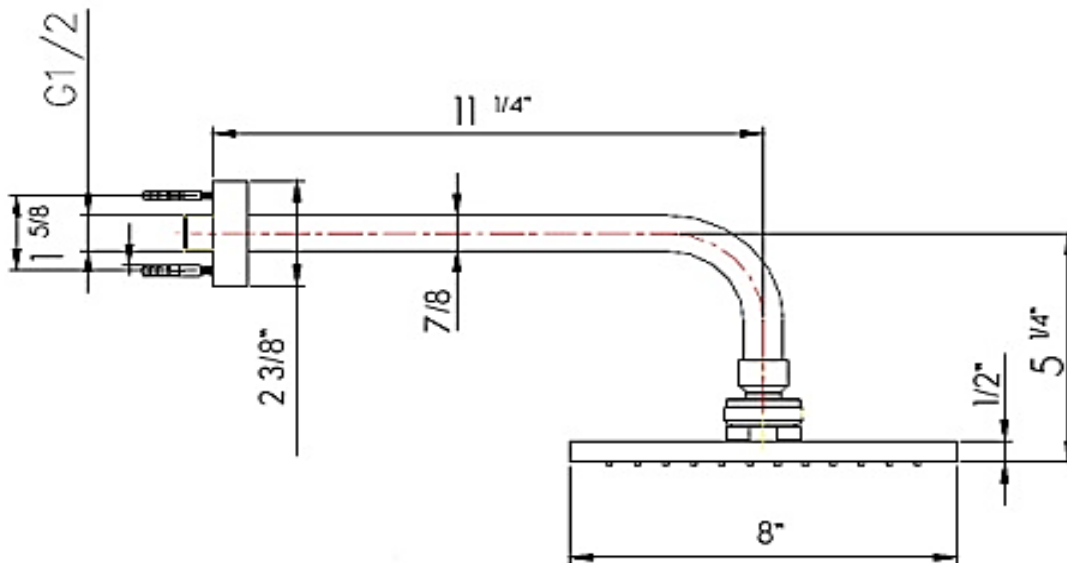

www.blvdproducts.com

MODEL # B-SH-821 DESC: 8 INCH ROUND SHOWER HEAD
 MODEL # B-SH-822 DESC: 8 INCH SQUARE SHOWER HEAD
 MATERIAL(S) - BRASS (CRHOME FINISH) STAINLESS STEEL

COMPLIES WITH CERTIFICATION: CSA B125.1-2005 & ASME A112.18.1-05 for 2.5gpm or less

SUBMITTAL

PRODUCT MODELS - B--SH-821 & B-SH-822
 MATERIAL - BRASS STAINLESS STEEL
 FINISH - POLISHED CHROME STAINLESS STEEL

APPROVED BY: _____
 ORGANIZATION - _____
 DATE - _____
 CONTACT # _____

Dimensions subject to change without notice