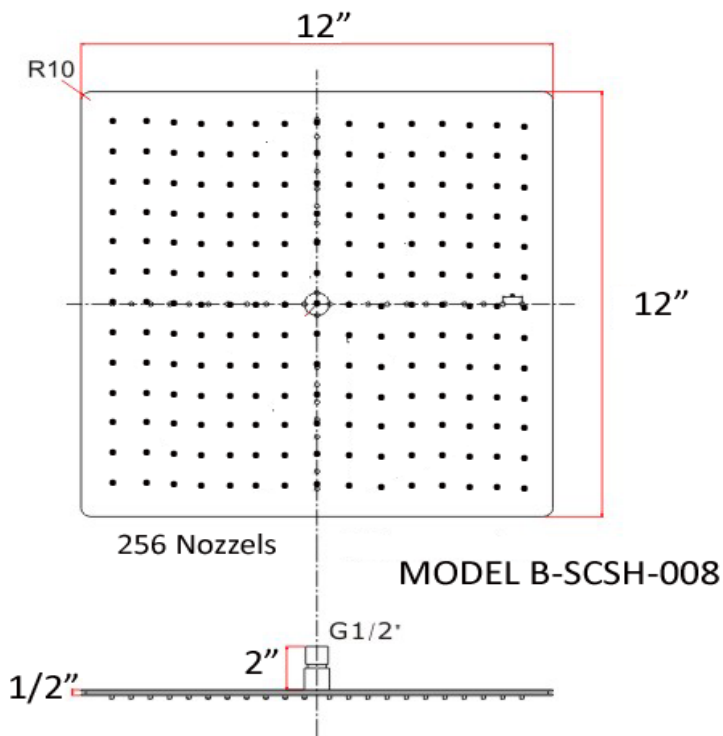

www.blvdproducts.com

MODEL # B-SCSH-008

DESCRIPTION - 12 INCH SQUARE SHOWER HEAD

MATERIAL(S) - BRASS (CRHOME FINISH) STAINLESS STEEL

COMPLIES WITH CERTIFICATION: CSA B125.1-2005 & ASME A112.18.1-05 for 2.5gpm or less

SUBMITTAL

PRODUCT MODEL - B-SCSH-008

MATERIAL - BRASS STAINLESS STEEL

FINISH - POLISHED CHROME STAINLESS STEEL

APPROVED BY: _____

ORGANIZATION - _____

DATE - _____

CONTACT # _____

Dimensions subject to change without notice