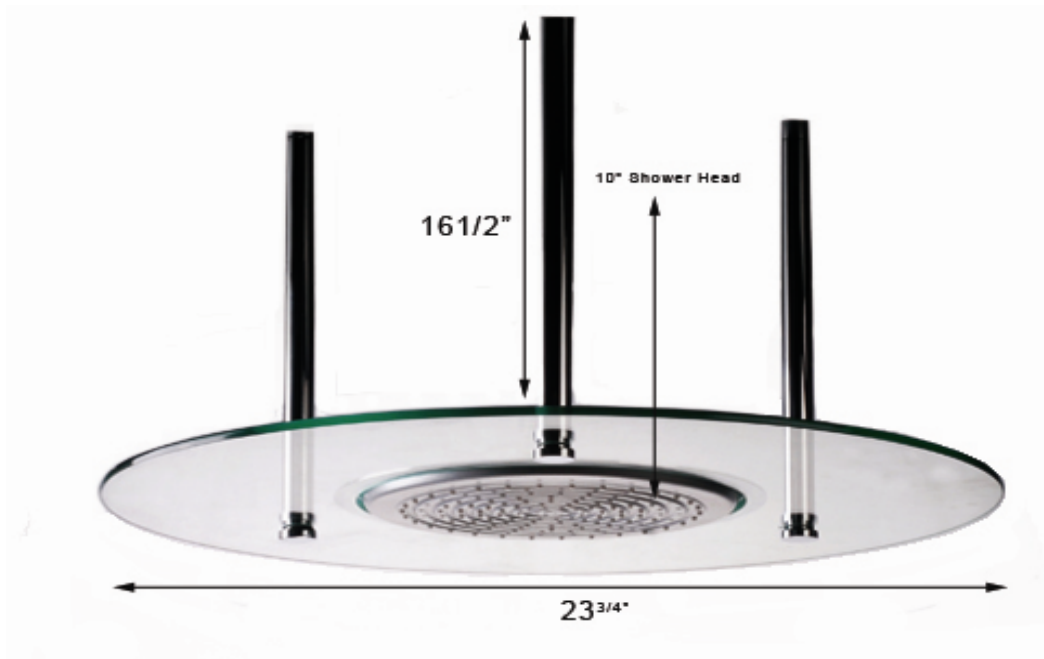

www.blvdproducts.com

MODEL # B-GSH-021

DESCRIPTION - ROUND GLASS SHOWER HEAD

MATERIAL(S) - GLASS WITH BRASS CEILING SUPPORT POLES (CRHOME FINISH)

COMPLIES WITH CERTIFICATION: CSA B125.1-2005 & ASME A112.18.1-05 for 2.5gpm or less

SUBMITTAL

PRODUCT MODEL - B-GSH-021

MATERIAL - GLASS AND BRASS

FINISH - POLISHED CHROME

APPROVED BY: _____

ORGANIZATION - _____

DATE - _____

CONTACT # _____

Dimensions subject to change without notice