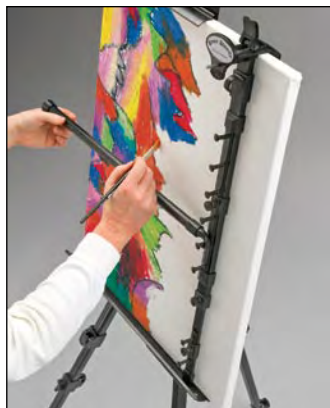

**COLOR WHEEL™
ViewCatcher™**

Measures 3 1/2" x 3 1/2" and is constructed of durable plastic to provide years of use. Hold it at different distances and adjust the opening horizontally or vertically to help find just the right composition. Colored a #5 gray to help judge value and has a small sight opening in the center to enable true color to be seen.

No. 7002
SRP \$9.99 ea **BQ 1**

**HERITAGE™
Chamois**

Soft chamois is ideal for refining surfaces and wet finishing. Use it to blend and shade charcoals, pencils, and pastel media.

No.	Description	BQ	SRP
CH3	5" x 7"	1	\$3.60 ea
CH1313	13" x 13"	1	10.00 ea
CH1324	13" x 24"	1	20.00 ea

**EVER STEADY®
Painter's Handrest**

This unique tool provides stability, control, and comfort for an artist's brush hand. Designed for canvases 18" to 32" and 1/8" to 1 1/2" thick. Features a 30" resting stick with a hooked end that fits over adjustable pegs on the side rail. Includes an optional lower peg track for use when telescoping bar is extended. Back-mounted stand-offs minimize contact with canvas. Spring-loaded top clamp attaches securely to most painting surfaces. Easy-to-clean, lightweight aluminum. Patented design with 1-year limited warranty.