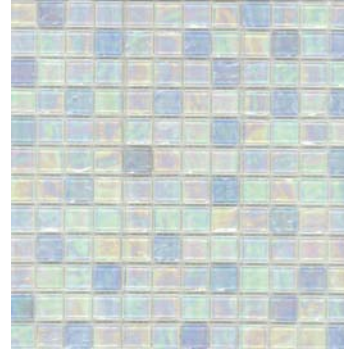

CHIGLAHT80611PO
Blue Oil