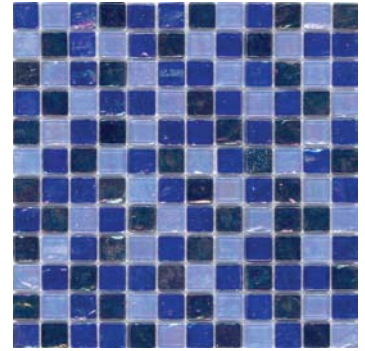

The logo for SURFACES, featuring a stylized diamond shape composed of four smaller diamonds above the word "SURFACES" in a bold, sans-serif font.

SURFACES

Iridescent Collection

Iridescent Collection

CHIGLABPHT808
Mint Oil

CHIGLABPHT811
Silver Oil

CHIGLAHT80611PO
Blue Oil

CHIGLAHT80711PO
Sea Oil

CHIGLAHT80911PO
Black Oil

CHIGLAHT81011PO
Tan Oil

CHIGLAHT81211PO
Natural Oil

CHIGLAWHCB5011PO
Cobalt Oil

Product Specification

- Wall
- Floor
- Backsplash
- Shower/Wet Areas
- Fireplaces

Exterior

- Wall
- Floor/Paving
- Countertops
- Pool/Fountain

Sheet Size
12" x 12"
300 mm x 300 mm

Thickness
0.315"
8 mm

Chip Size
1" x 1"
23mm x 23mm