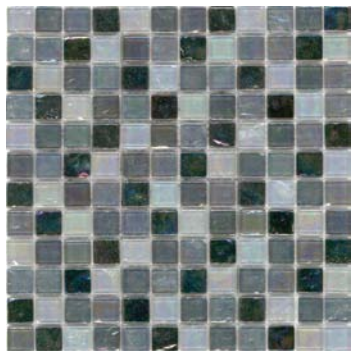

The logo for SURFACES, featuring a stylized diamond shape composed of four smaller diamonds above the word "SURFACES" in a bold, sans-serif font.

SURFACES

Iridescent Collection

Iridescent Collection

CHIGLABPHT808
Mint Oil

CHIGLABPHT811
Silver Oil

CHIGLAHT80611PO
Blue Oil

CHIGLAHT80711PO
Sea Oil

CHIGLAHT80911PO
Black Oil

CHIGLAHT81011PO
Tan Oil

CHIGLAHT81211PO
Natural Oil

CHIGLAWHCB5011PO
Cobalt Oil

Product Specification

- Wall
- Floor
- Backsplash
- Shower/Wet Areas
- Fireplaces

Exterior

- Wall
- Floor/Paving
- Countertops
- Pool/Fountain

Sheet Size
12" x 12"
300 mm x 300 mm

Thickness
0.315"
8 mm

Chip Size
1" x 1"
23mm x 23mm