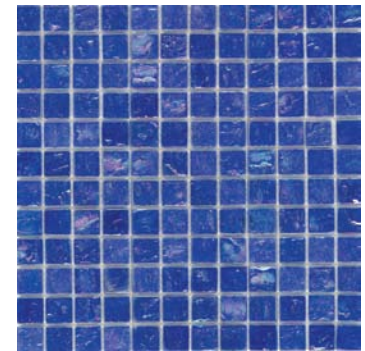

CHIGLABPHT811
Silver Oil

CHIGLAHT80611PO
Blue Oil

CHIGLAHT80711PO
Sea Oil

CHIGLAHT80911PO
Black Oil

CHIGLAHT81011PO
Tan Oil

CHIGLAHT81211PO
Natural Oil

CHIGLAWHCB5011PO
Cobalt Oil

Product Specification

- Wall
- Floor
- Backsplash
- Shower/Wet Areas
- Fireplaces

Exterior

- Wall
- Floor/Paving
- Countertops
- Pool/Fountain

Sheet Size
12" x 12"
300 mm x 300 mm

Thickness
0.315"
8 mm

Chip Size
1" x 1"
23mm x 23mm