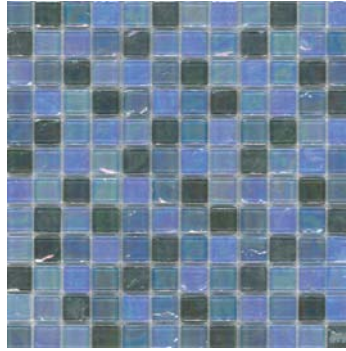

The logo for SURFACES, featuring a stylized diamond shape composed of four smaller diamonds above the word "SURFACES" in a bold, sans-serif font.

SURFACES

Iridescent Collection

Iridescent Collection

CHIGLABPHT808
Mint Oil

CHIGLABPHT811
Silver Oil

CHIGLAHT80611PO
Blue Oil

CHIGLAHT80711PO
Sea Oil

CHIGLAHT80911PO
Black Oil

CHIGLAHT81011PO
Tan Oil

CHIGLAHT81211PO
Natural Oil

CHIGLAWHCB5011PO
Cobalt Oil

Product Specification

- Wall
- Floor
- Backsplash
- Shower/Wet Areas
- Fireplaces

Exterior

- Wall
- Floor/Paving
- Countertops
- Pool/Fountain

Sheet Size
12" x 12"
300 mm x 300 mm

Thickness
0.315"
8 mm

Chip Size
1" x 1"
23mm x 23mm