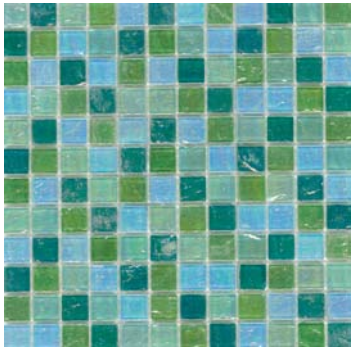

The logo for SURFACES, featuring a stylized diamond shape composed of four smaller diamonds above the word "SURFACES" in a bold, sans-serif font.

SURFACES

Iridescent Collection

Iridescent Collection

CHIGLABPHT808
Mint Oil

- Wall
- Floor
- Backsplash
- Shower/Wet Areas
- Fireplaces

Exterior

- Wall
- Floor/Paving
- Countertops
- Pool/Fountain

Sheet Size
12" x 12"
300 mm x 300 mm

Thickness
0.315"
8 mm

Chip Size
1" x 1"
23mm x 23mm