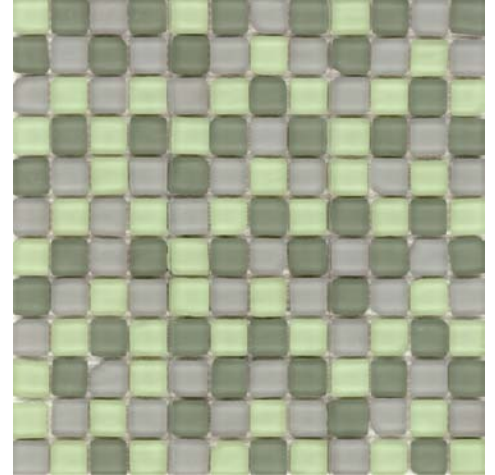

Frosted Collection

Frosted Collection

CHIGLAHT60011PO
Tumbled Natural

CHIGLAHT60111PO
Tumbled Kaki

CHIGLAHT60311PO
Tumbled Mint

Product Specification

Shade Variation

V2
Slight Variation

- Wall
- Floor/Paving
- Countertops
- Pool/Fountain

Sheet Size
12" x 12"
300 mm x 300 mm

Thickness
0.315"
8 mm

Chip Size
1" x 1"
23mm x 23mm

Chip per Sheet
144

PCS/Box
9

Coverage/Box
8.7 sq/ft
0.81 m²

Please inspect prior to installation. No claims allowed after installation.