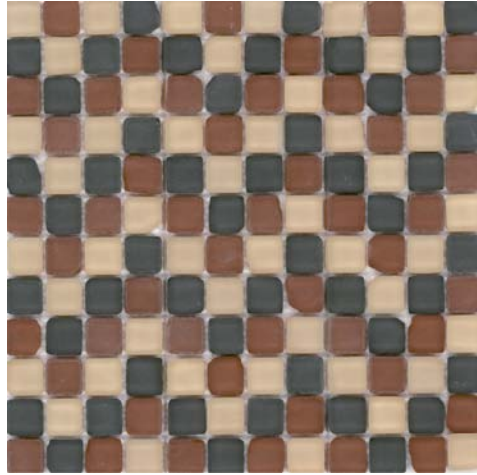

Frosted Collection

Frosted Collection

CHIGLAHT60011PO
Tumbled Natural

CHIGLAHT60111PO
Tumbled Kaki

CHIGLAHT60311PO
Tumbled Mint

Product Specification

Shade Variation

V2
Slight Variation

Application

- Residential
- Commercial

Presentation

- Mesh mounted
- Face mounted

Recommended Use

Interior

- Wall
- Floor
- Backsplash
- Shower/Wet Areas
- Fireplaces

Exterior

- Wall
- Floor/Paving
- Countertops
- Pool/Fountain

Sheet Size
12" x 12"
300 mm x 300 mm

Thickness
0.315"
8 mm

Chip Size
1" x 1"
23mm x 23mm

Chip per Sheet
144

PCS/Box
9

Coverage/Box
8.7 sq/ft
0.81 m²

Please inspect prior to installation. No claims allowed after installation.