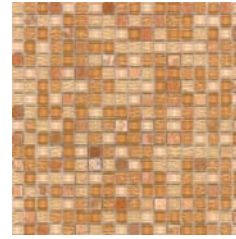

CHIGLAHT51611PO
Sand Stone