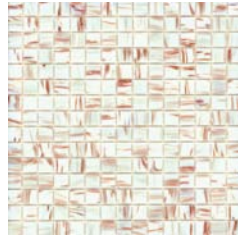

CHIGLA-OF1
White Bronze