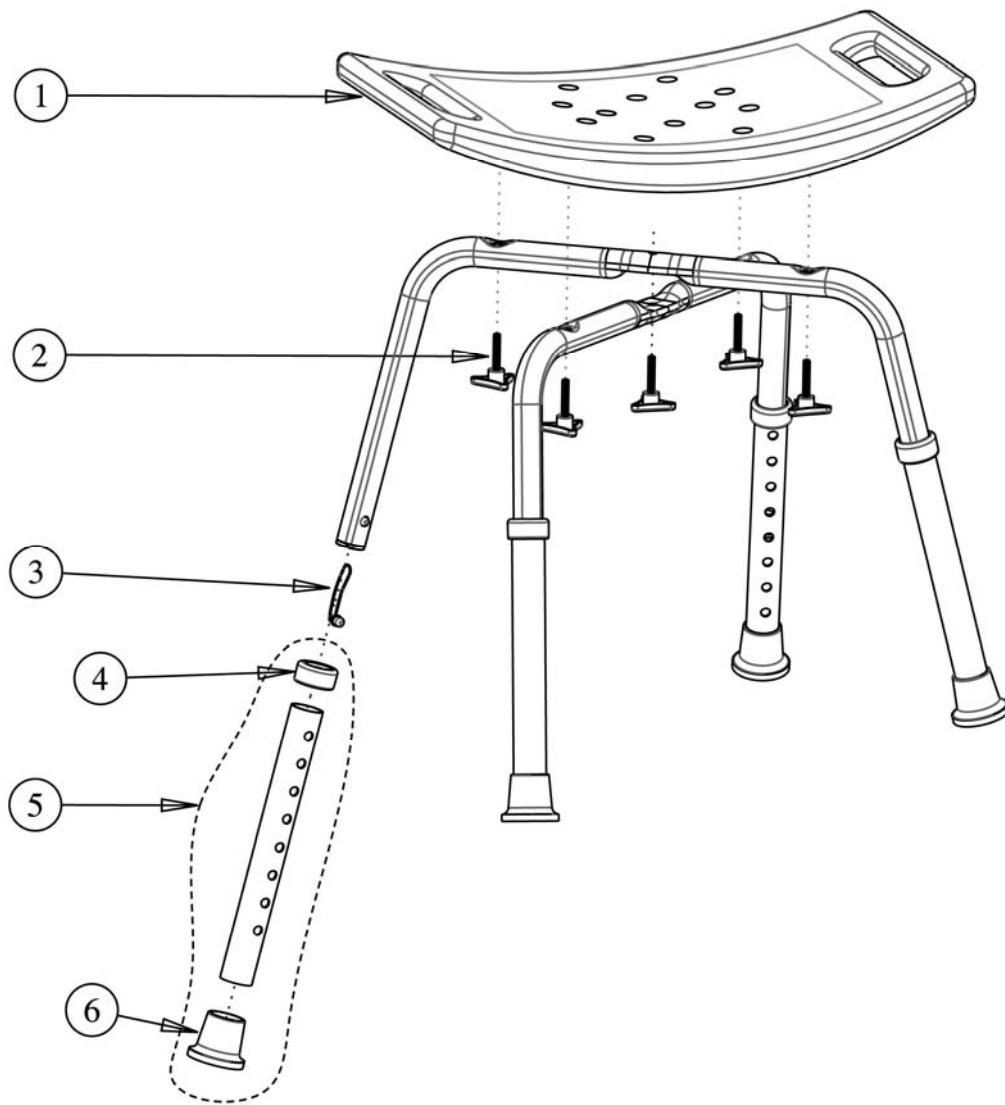

770-500 AQUASENSE ADJUSTABLE BATH BENCH

Item #	AMG Part #	Item Description	Qty Per Unit	Sold by	UOM
1.	A11-401	Seat, Blow-Molded Plastic, White (505x305x35mm)	1	1	EA
2.	B11-822	Hardware Set, Aqua-Blue (5 Triangular Knobs M6x32mm)	1	1	ST
3.	B11-811	Push Button dia:8mm & Spring - 4ea / set	1	1	ST
4.	A11-212	Anti-Rattle for dia:28.6mm, Aqua-Blue – 4 ea / set	1	1	ST
5.	B11-012	Extension Leg, Aqua-Blue (Aluminum Tube dia:28.6x250mm, Anti-Rattle & Rubber Tip) – 4 ea / set	1	1	ST
6.	A11-482	Rubber Tip for dia:28.6mm, Aqua-Blue – 4 ea / set	1	1	ST
Not Shown	B11-851	Hardware Set for Bath Bench (5 Cross-Cap Screws M6x32mm, 5 Curved Washers & 1 Locknut) -- Accessory (screw set to replace triangular knobs)	1	1	ST