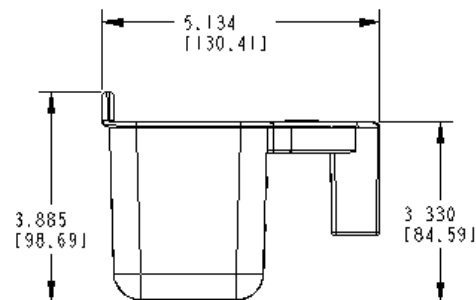

Home Care Technical Specification

Large Basket

DN7085

Stock Numbers:

- q **DN7085 – Large Basket**
White

For use on:

DN7060 – Adjustable Tub / Shower Chair

DN7065 – Transfer Bench

DN7070 – Elevated Toilet Seat

Materials:

Large Basket is made from ABS plastic.

Dimensions:

Installation Instructions:

No assembly required.

Stock Number: _____ **Large Basket**
By Creative Specialties

25300 AL MOEN DRIVE • NORTH OLMSTED, OH 44070
CORPORATE HEADQUARTERS: (800) 321-8809 • FAX: (800) 848-6636
INTERNATIONAL: (440) 962-2000 • FAX: (440) 962-2726
CUSTOMER SERVICE (USA): 800-882-0116 • FAX: (888) 379-2720
©Copyright Creative Specialties International 2003