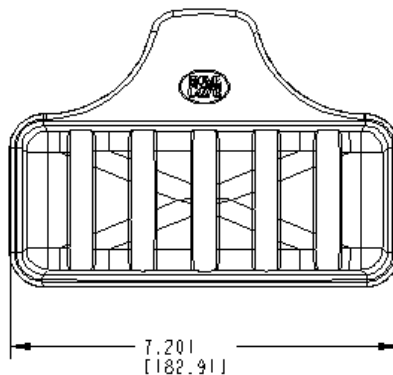

Home Care Technical Specification

Large Basket

DN7085

Stock Numbers:

- q **DN7085 – Large Basket**
White

For use on:

DN7060 – Adjustable Tub / Shower Chair

DN7065 – Transfer Bench

DN7070 – Elevated Toilet Seat

Materials:

Large Basket is made from ABS plastic.

Dimensions:

Installation Instructions:

No assembly required.

Stock Number: _____ **Large Basket**
By Creative Specialties

25300 AL MOEN DRIVE • NORTH OLMSTED, OH 44070
CORPORATE HEADQUARTERS: (800) 321-8809 • FAX: (800) 848-6636
INTERNATIONAL: (440) 962-2000 • FAX: (440) 962-2726
CUSTOMER SERVICE (USA): 800-882-0116 • FAX: (888) 379-2720
©Copyright Creative Specialties International 2003