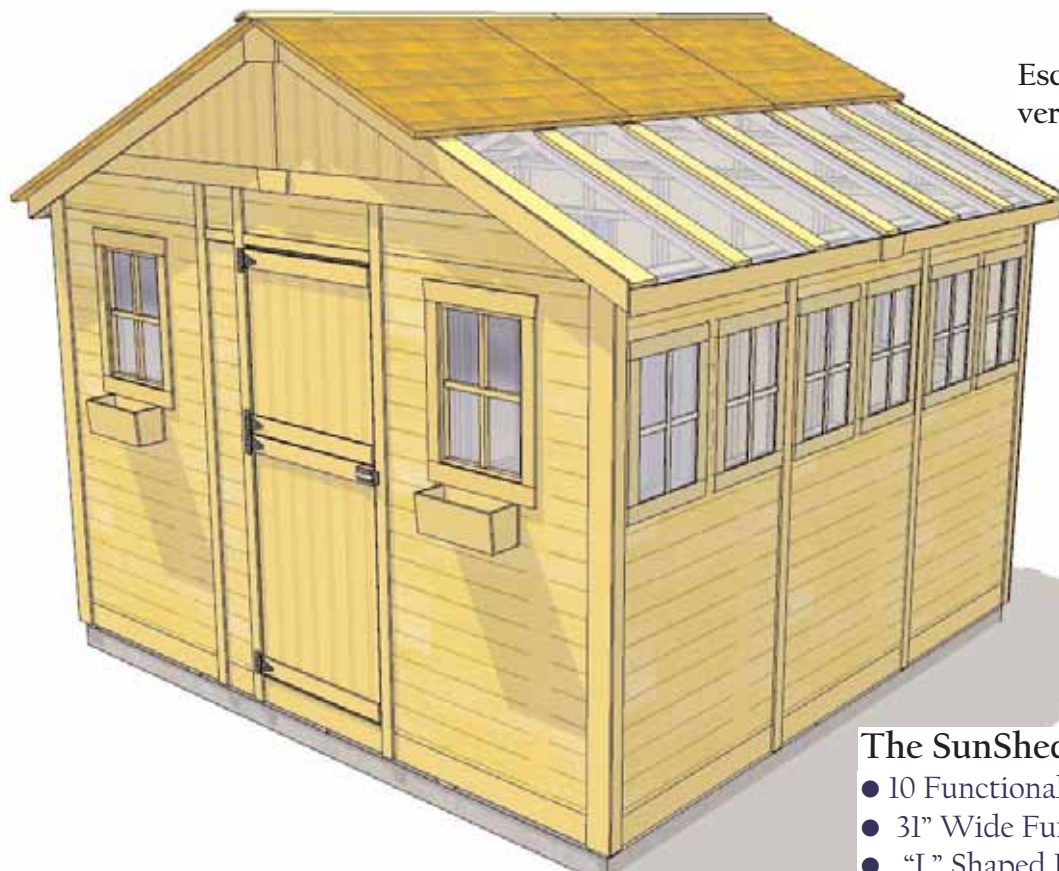

## 12'x12' SunShed Garden Building

Item#SSGS1212

Escape to the tranquility of your very own garden getaway.

### The SunShed Kit Includes:

- 10 Functional Windows with Screens
- 31" Wide Functional Dutch Door
- "L" Shaped Full Wall Workbench
- Polygal Polycarbonate Roof Windows (1 side)
- Western Red Cedar Construction
- 7 Flower Boxes
- Exterior Cladding - Proprietary Cedar Lap Siding
- Cedar Roof with Shingles Already Attached
- Panelized For Quick Assembly
- Hardware Included (screws and nails).

### Specifications:

- A: Outside Height = 113"  
 B: Outside Wall Depth = 138"  
 C: Outside Wall Width = 143 1/2"  
 D: Side Wall Height = 72"  
 E: Window Opening = 18"w x 23"h  
 F: Door Dimensions = 31"w x 72"h  
 G: Window Opening = 14"w x 21"h