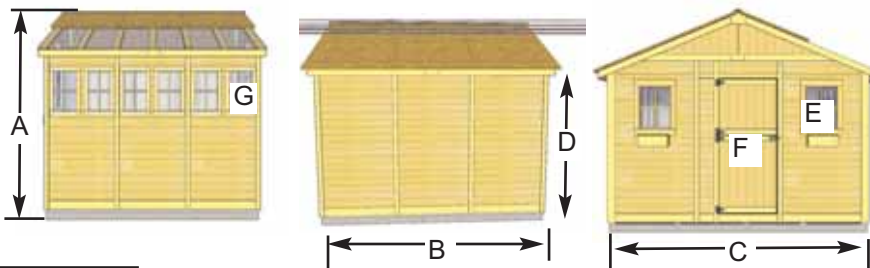

## 12'x12' SunShed Garden Building

Item#SSGS1212

Escape to the tranquility of your very own garden getaway.

### The SunShed Kit Includes:

- 10 Functional Windows with Screens
- 31" Wide Functional Dutch Door
- "L" Shaped Full Wall Workbench
- Polygal Polycarbonate Roof Windows (1 side)
- Western Red Cedar Construction
- 7 Flower Boxes
- Exterior Cladding - Proprietary Cedar Lap Siding
- Cedar Roof with Shingles Already Attached
- Panelized For Quick Assembly
- Hardware Included (screws and nails).

### Specifications:

- A: Outside Height = 113"  
 B: Outside Wall Depth = 138"  
 C: Outside Wall Width = 143 1/2"  
 D: Side Wall Height = 72"  
 E: Window Opening = 18"w x 23"h  
 F: Door Dimensions = 31"w x 72"h  
 G: Window Opening = 14"w x 21"h