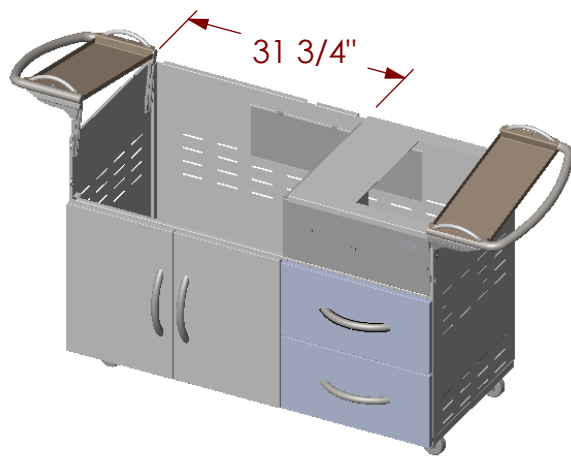

BBQ10445-KDB BODY WITH SIDE BURNER COMPONENTS FOR 3, 4, OR 5 BURNER GRILL CONFIGURATIONS

3 BURNER GRILL

4 BURNER GRILL

5 BURNER GRILL

NOTE:
DUE TO OUR CONTINUOUS IMPROVEMENT PROGRAM, ALL MODELS AND SPECIFICATIONS ARE SUBJECT TO CHANGE WITHOUT NOTICE

UNLESS OTHERWISE SPECIFIED:
DIMENSIONS ARE IN INCHES
TOLERANCES:
FRACTIONAL ± 1/16
ANGULAR ± 0.5°
TWO PLACE DECIMAL ±
THREE PLACE DECIMAL ±

DRAWN BY N. GALASSO
REVISED -
SCALE NTS

DWG. NO. BBQ10445-KDB
DATE 1/3/11