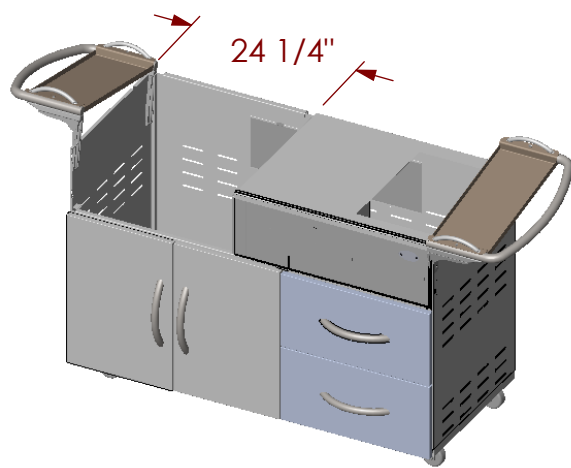

BBQ10445-KDB BODY WITH SIDE BURNER COMPONENTS FOR 3, 4, OR 5 BURNER GRILL CONFIGURATIONS

3 BURNER GRILL

4 BURNER GRILL

5 BURNER GRILL

NOTE:
DUE TO OUR CONTINUOUS IMPROVEMENT PROGRAM, ALL MODELS AND SPECIFICATIONS ARE SUBJECT TO CHANGE WITHOUT NOTICE

UNLESS OTHERWISE SPECIFIED:
DIMENSIONS ARE IN INCHES
TOLERANCES:
FRACTIONAL ± 1/16
ANGULAR ± 0.5°
TWO PLACE DECIMAL ±
THREE PLACE DECIMAL ±

DRAWN BY N. GALASSO
REVISED -
SCALE NTS

DWG. NO. BBQ10445-KDB
DATE 1/3/11