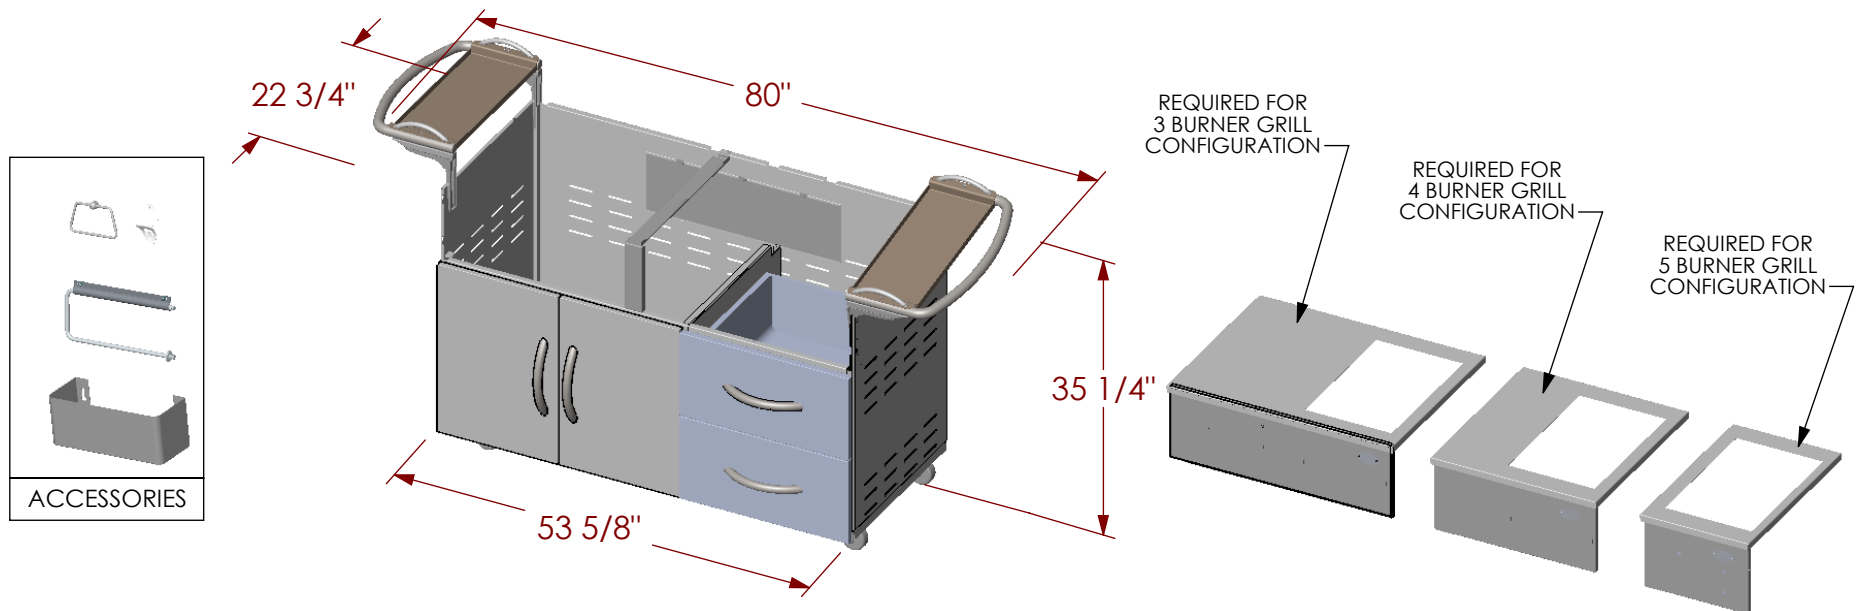

BBQ10445-KDB BODY WITH SIDE BURNER COMPONENTS FOR 3, 4, OR 5 BURNER GRILL CONFIGURATIONS

3 BURNER GRILL

4 BURNER GRILL

5 BURNER GRILL

NOTE:
DUE TO OUR CONTINUOUS IMPROVEMENT PROGRAM, ALL MODELS AND SPECIFICATIONS ARE SUBJECT TO CHANGE WITHOUT NOTICE

UNLESS OTHERWISE SPECIFIED:
DIMENSIONS ARE IN INCHES
TOLERANCES:
FRACTIONAL ± 1/16
ANGULAR ± 0.5°
TWO PLACE DECIMAL ±
THREE PLACE DECIMAL ±

DRAWN BY N. GALASSO
REVISED -
SCALE NTS

DWG. NO. BBQ10445-KDB
DATE 1/3/11

TITLE: 2011 BARBECUE LINE CARTS A LA CART DELUXE