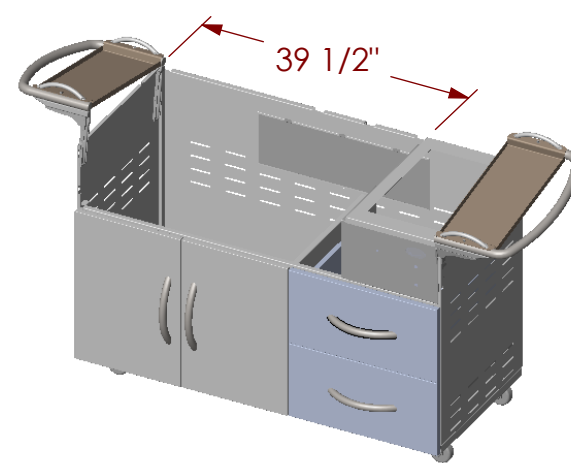

BBQ10445-KDB BODY WITH SIDE BURNER COMPONENTS FOR 3, 4, OR 5 BURNER GRILL CONFIGURATIONS

3 BURNER GRILL

4 BURNER GRILL

5 BURNER GRILL

NOTE:
DUE TO OUR CONTINUOUS IMPROVEMENT PROGRAM, ALL MODELS AND SPECIFICATIONS ARE SUBJECT TO CHANGE WITHOUT NOTICE

UNLESS OTHERWISE SPECIFIED:
DIMENSIONS ARE IN INCHES
TOLERANCES:
FRACTIONAL ± 1/16
ANGULAR ± 0.5°
TWO PLACE DECIMAL ±
THREE PLACE DECIMAL ±

DRAWN BY N. GALASSO
REVISED -
SCALE NTS

DWG. NO. BBQ10445-KDB
DATE 1/3/11