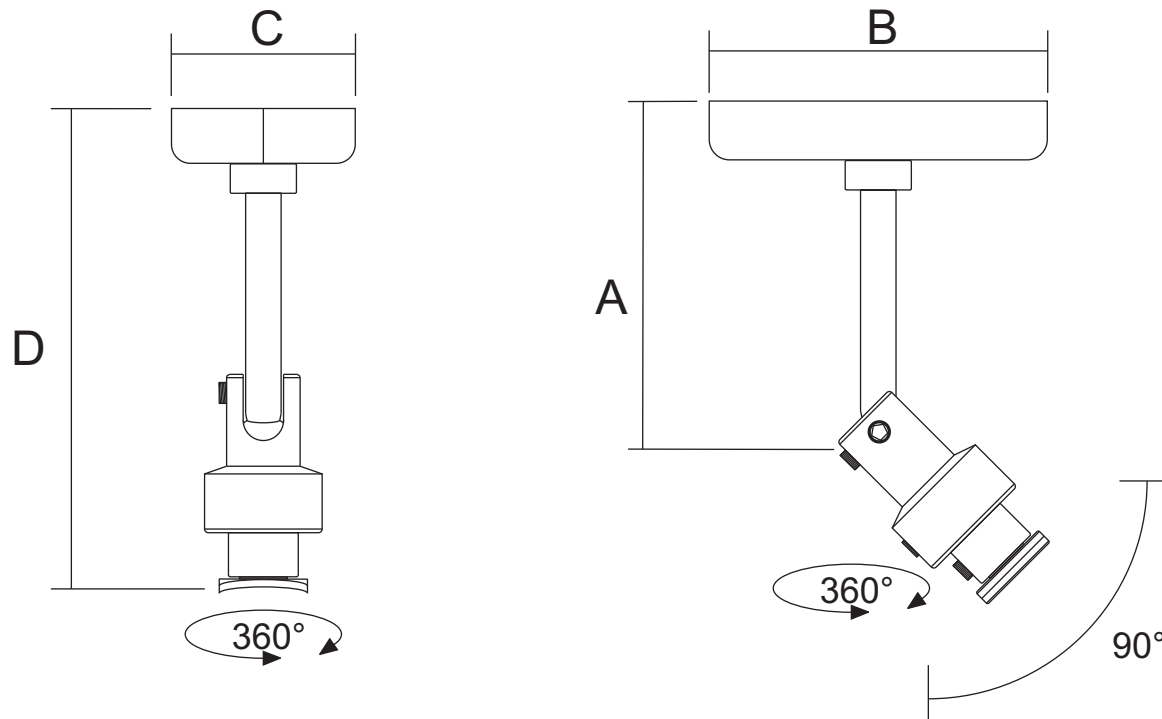

Model	Max Weight
AM-25	12 lbs.

A	3.66"	93.0mm
B	3.62"	92.0mm
C	1.96"	50.0mm
D	5.51"	140.0mm