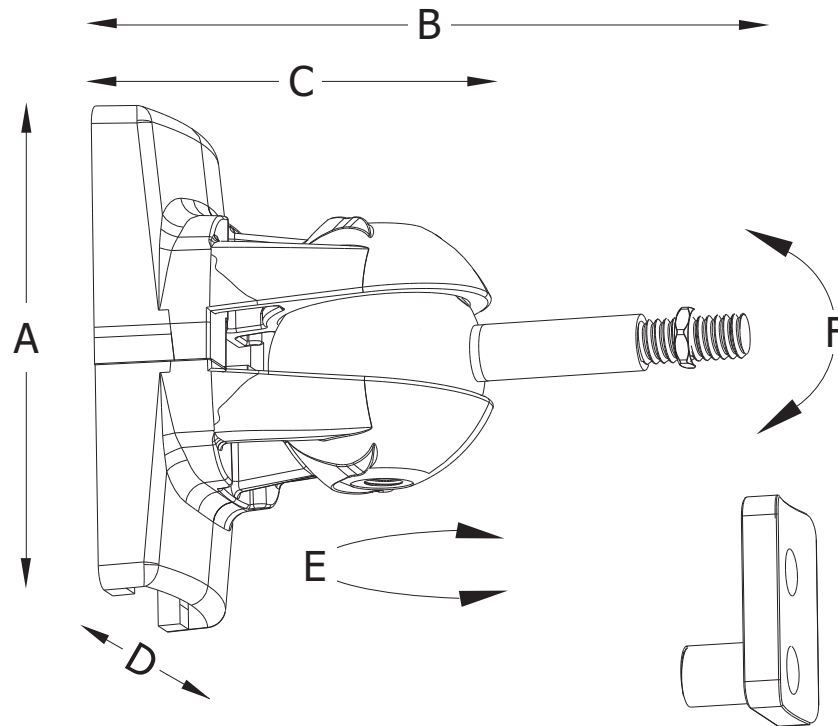

Model	Max Weight
AM-30	8 lbs.

A	2.75"	70mm
B	3.46"	88mm
C	2.16"	55mm
D	1.57"	40mm
E	±90°	±90°
F	±20°	±20°