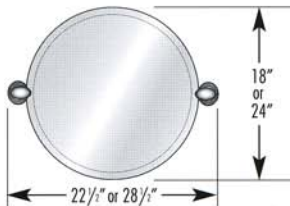

## Frameless 1" Bevel Wall Mirror w/Decorative Tilt Mounting Brackets

### ROUND

Frameless 1" Bevel  
Wall Mirror w/Decorative  
Tilt Mounting Brackets

18"

24"

Polished Brass  
Polished Chrome  
Polished Nickel  
Satin Nickel  
Oil Rubbed Bronze

Polished Brass  
Polished Chrome  
Polished Nickel  
Satin Nickel  
Oil Rubbed Bronze