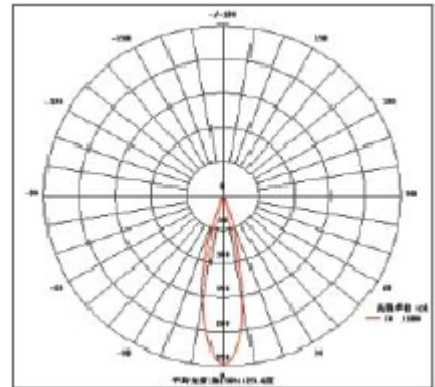

LUMENSOURCE

T10 WEDGE 3W SERIES

The high brightness T10 bulb uses only 3W compared to a 35W traditional halogen light source. The Wedge fits into any T10 size fixture socket providing high performance, energy saving, and long lasting light output.

SPECIFICATIONS

Wattage	3W
Voltage	12V AC/DC
Average Lifetime	> 50,000 hrs
Colors	Warm White (3,000K) Cool White (5,000K)
Luminous Flux	120 lm (W); 182 lm (C)
Beam Angle	180 degrees
Dimensions	0.75" dia / 1.65" length
Dimmability	Magnetic Low Voltage Dimmer
LED	15

ORDERING INFO

- T10-S18-X

— C – Cool White
— W – Warm White