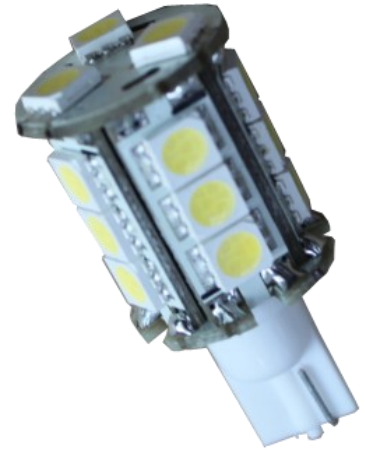

LUMENSOURCE

T10 WEDGE 3W SERIES

The high brightness T10 bulb uses only 3W compared to a 35W traditional halogen light source. The Wedge fits into any T10 size fixture socket providing high performance, energy saving, and long lasting light output.

SPECIFICATIONS

Wattage	3W
Voltage	12V AC/DC
Average Lifetime	> 50,000 hrs
Colors	Warm White (3,000K) Cool White (5,000K)
Luminous Flux	120 lm (W); 182 lm (C)
Beam Angle	180 degrees
Dimensions	0.75" dia / 1.65" length
Dimmability	Magnetic Low Voltage Dimmer
LED	15

ORDERING INFO

- T10-S18-X

— C – Cool White
— W – Warm White