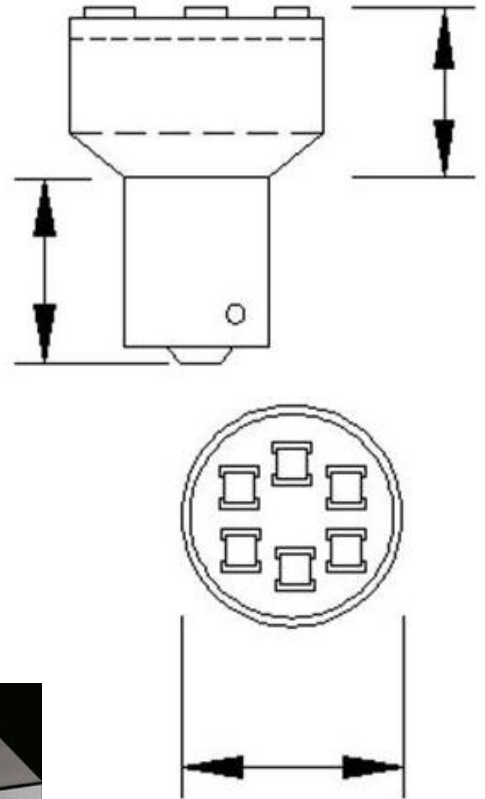

LUMENSOURCE

BAYONET SPOT SERIES

The high brightness BA15D bulb uses only 1.5W compared to a 25W traditional halogen light source. The Bayonet base fits into any single contact size fixture socket providing high performance, energy saving, and long lasting light output.

SPECIFICATIONS

Wattage	1.5W
Voltage	12V AC/DC
Average Lifetime	> 50,000 hrs
Colors	Warm White (3,000K) Cool White (5,000K)
Luminous Flux	84 lm (WW); 96 lm (CW)
Beam Angle	90 degrees
Dimensions	1.05" dia / 1.5" length
Dimmability	Magnetic Low Voltage Dimmer
LED	6

ORDERING INFO

BA15-D6-X

— C – Cool White
— W – Warm White