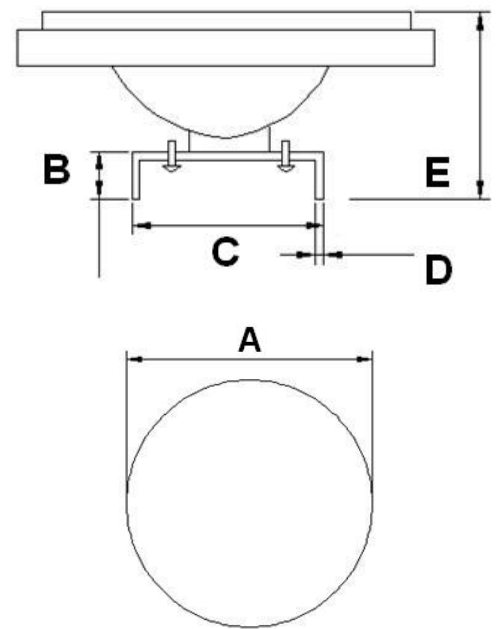

LUMENSOURCE

PAR36 SERIES

The high brightness PAR36 lamp uses only 7W compared to a 50W traditional halogen light source. The push-screw terminal fits into any G53 size fixture socket providing high performance, energy saving, and long lasting light output.

SPECIFICATIONS

Wattage	7W
Voltage	12V AC/DC
Average Lifetime	> 50,000 hrs
Colors	Warm White (3,000K) Cool White (5,000K)
Luminous Flux	420 lm (W); 480 lm (C)
Beam Angle	120 degrees
Dimensions	A 4.3" dia / B 0.45" / C 2.125" D 0.0314" / E 2.145"
Dimmability	Magnetic Low Voltage Dimmer
LED	30

ORDERING INFO

- PAR36-30-X

C – Cool White
W – Warm White