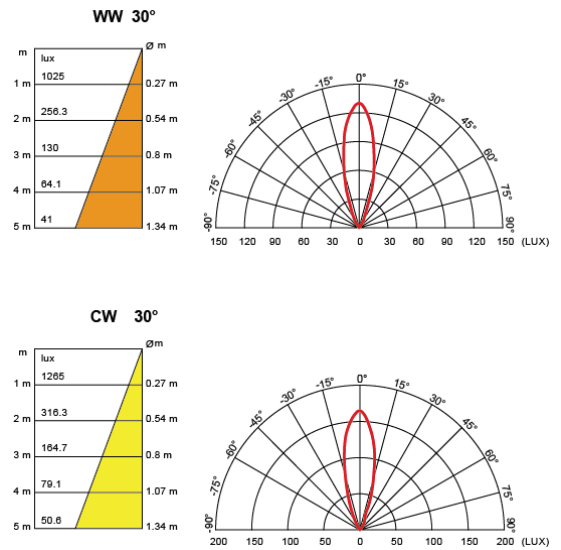

LUMENSOURCE

FLOOD LIGHT 21W SERIES

The LED flood light uses only 21W compared to a 150W traditional metal halide light source. The flood light will have mounting bracket that can be screwed to any indoor or outdoor location that requires a high performance, energy saving, and long lasting light output.

SPECIFICATIONS

Wattage	21W
Voltage	120V AC
Average Lifetime	> 50,000 hrs
Colors	Warm White (3,000K) Cool White (5,000K)
Luminous Flux	650 lm (W); 950 lm (C)
Beam Angle	30 degrees
Dimensions	7.3"L x 6.9"W x 5.1"H
LED	15
Certifications	ETL

ORDERING INFO

- FL-21-X
 - C – Cool White
 - W – Warm White