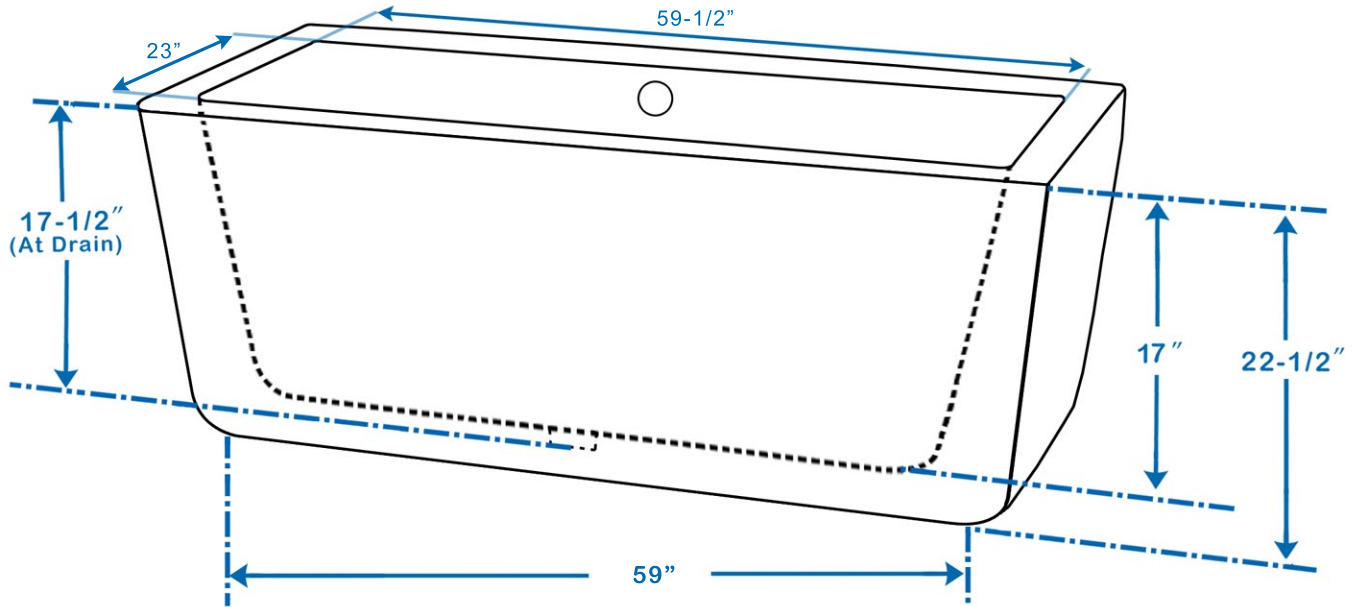

WYNDHAM COLLECTION

Exterior Size - 66-1/2"L x 29-3/8"W x 22-1/2"H
Interior Size - 59-1/2"L x 23"W x 17"H at top
Depth at Drain - 17-1/2"
Maximum Fill - 55 Gallons
Note - All measurements are $\pm 1/2$ "

WC-BT1005-67