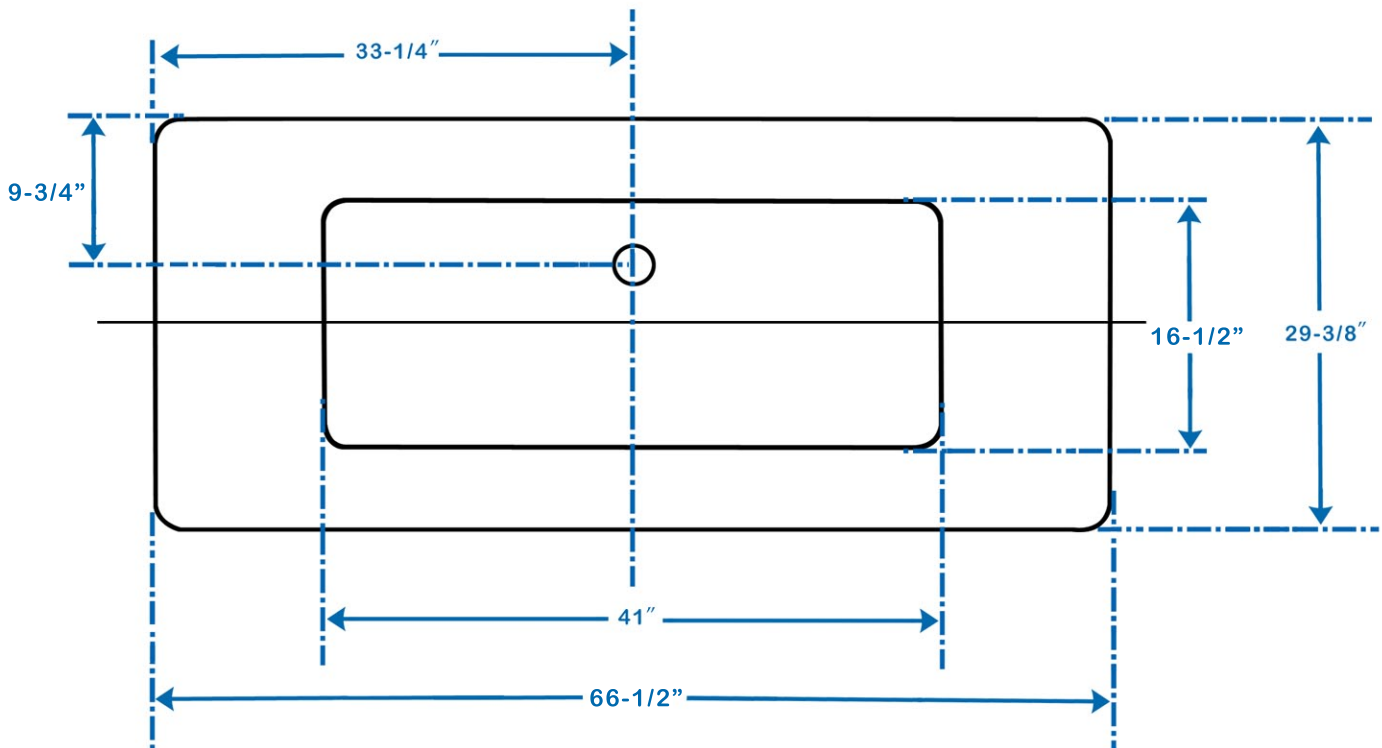

WYNDHAM COLLECTION

Exterior Size - 66-1/2"L x 29-3/8"W x 22-1/2"H
Interior Size - 59-1/2"L x 23"W x 17"H at top
Depth at Drain - 17-1/2"
Maximum Fill - 55 Gallons
Note - All measurements are $\pm 1/2$ "

WC-BT1005-67