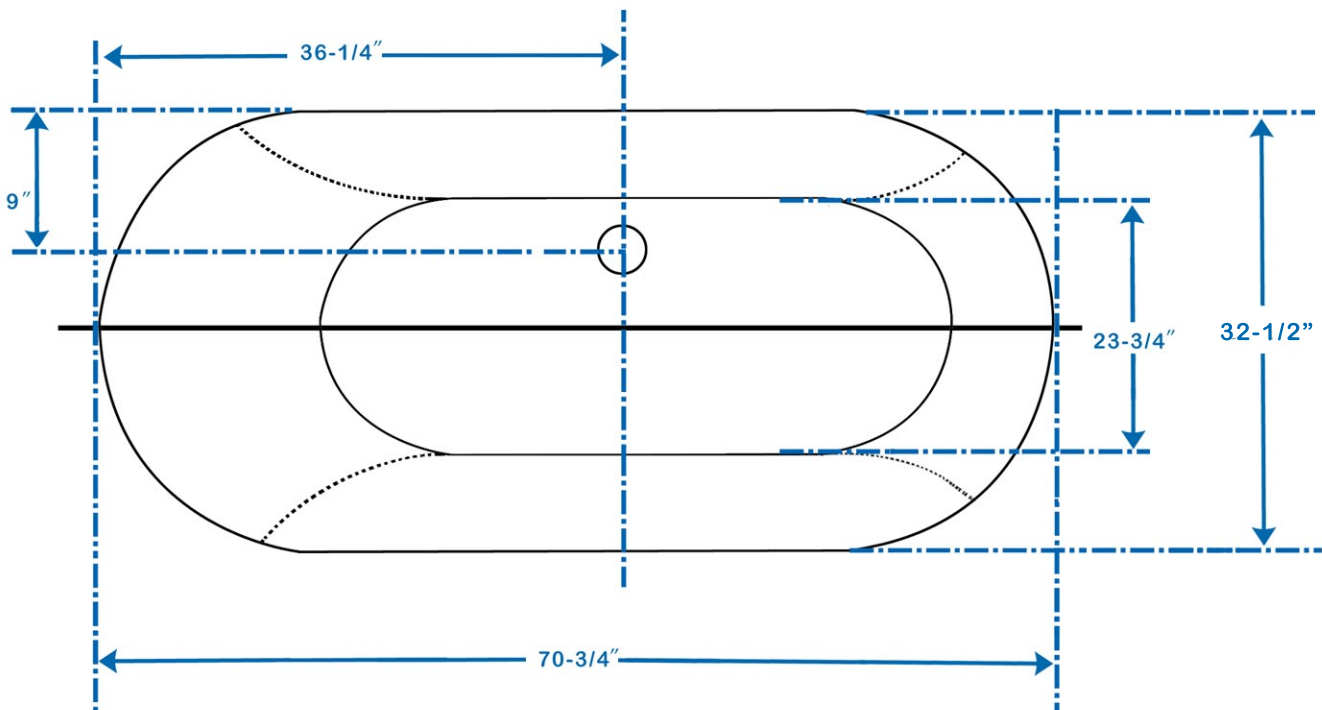

WYNDHAM COLLECTION

Exterior Size - 70-3/4"L x 32-1/2"W x 21-1/4"H
Interior Size - 63"L x 26-1/2"W x 17"H
Depth at Drain - 17-1/2"
Maximum Fill - 53 Gallons
Note - All measurements are $\pm 1/2$ "

WC-BT1000-71