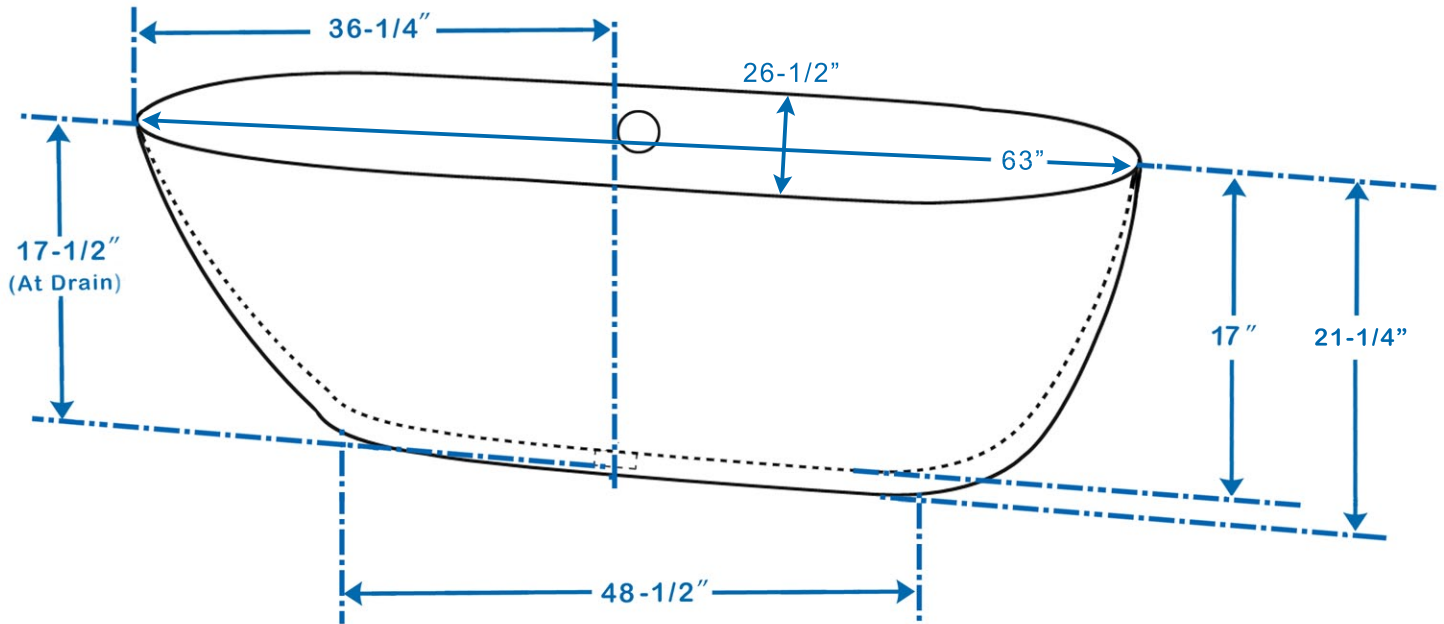

WYNDHAM COLLECTION

Exterior Size - 70-3/4"L x 32-1/2"W x 21-1/4"H
Interior Size - 63"L x 26-1/2"W x 17"H
Depth at Drain - 17-1/2"
Maximum Fill - 53 Gallons
Note - All measurements are $\pm 1/2$ "

WC-BT1000-71