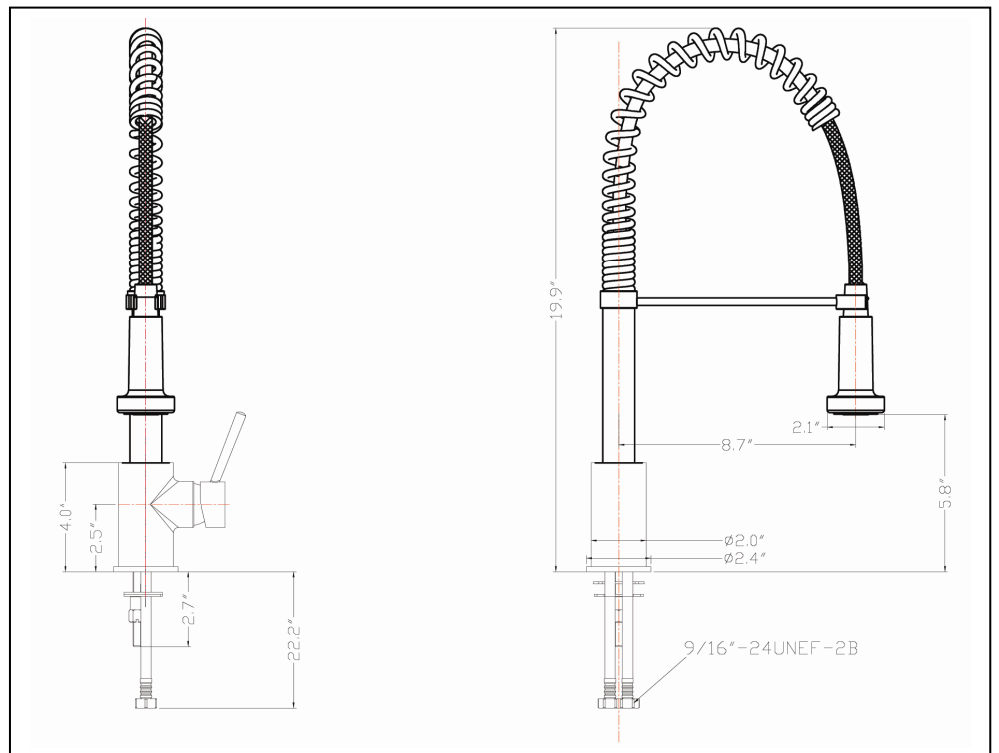

KITCHEN FAUCET

- **"Euro Collection"**
- **Single-Handle Deck Mount**
- **1 or 3-Hole Installation**

STANDARD SPECIFICATIONS

- Single-handle kitchen faucets for exposed mounting on single and three hole sinks
- Ceramic disc cartridge
- Stainless steel pull-down spring spout operates in an aerated or spray mode
- 3/8" male stainless steel braided water inlets
- Maximum flow rate 2.2gpm @ 60 PSI

COMPLIES WITH

- NSF 61-9
- ASME A112.18.1
- CSA B125.1
- cUPC
- AB1953

tel. 888-OK-ULTRA (658-5872) • fax. 949-225-6099 • <http://www.ultrafaucets.com>

This specification is provided for reference only. Ultra Faucets reserves the right to modify specifications and materials without notice or obligation.