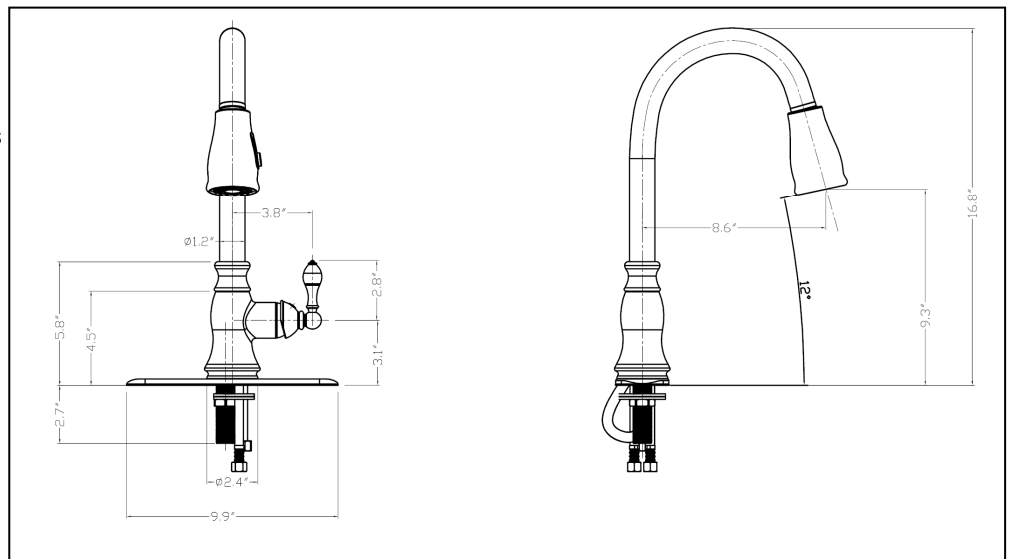

KITCHEN FAUCET

- **"Signature Collection"**
- **Single-Handle Deck Mount**
- **1 or 3-Hole Installation**

STANDARD SPECIFICATIONS

- Single-handle kitchen faucets for exposed mounting on single and three hole sinks
- Ceramic disc cartridge
- Pull-down spout operates in an aerated or spray mode
- Polymer braided pull-down hose
- 3/8" male stainless steel braided water inlets
- Maximum flow rate 2.2gpm @ 60 PSI

FINISHES INCLUDE

- Chrome (UF12100)
- Stainless steel (UF12103)
- Oil rubbed bronze (UF12105)

WARRANTY

- Ultra Faucets warrants to the original purchaser that its products will be free from defects in workmanship and materials. All Ultra Faucets are provided with a lifetime limited warranty. See assembly instruction for detail.

COMPLIES WITH

- NSF 61-9
- ASME A112.18.1
- CSA B125.1
- cUPC
- AB1953

tel. 888-OK-ULTRA (658-5872) • fax. 949-225-6099 • <http://www.ultrafaucets.com>

This specification is provided for reference only. Ultra Faucets reserves the right to modify specifications and materials without notice or obligation.