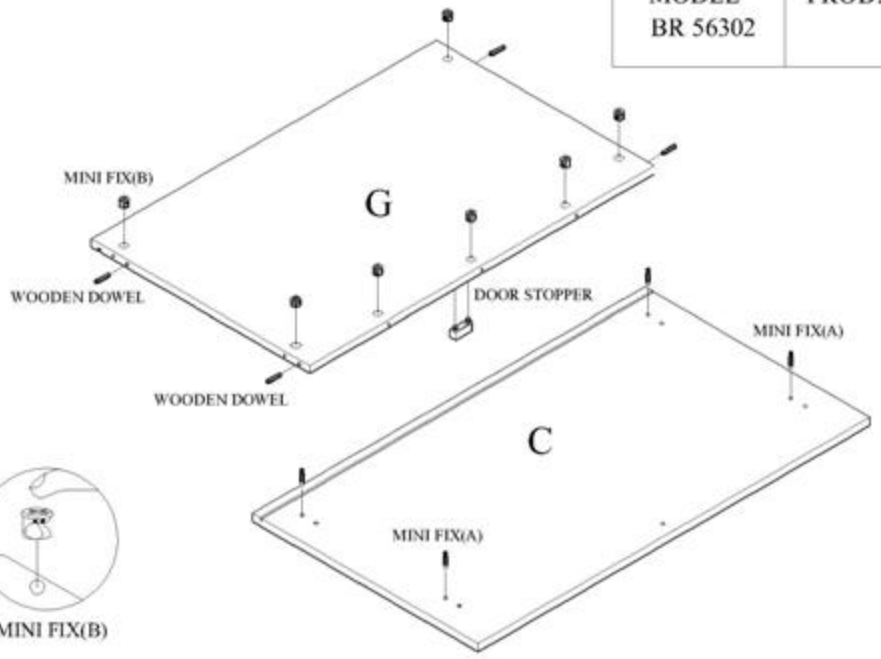

HARDWARE LIST & STEP

STEP	NAME	DRAWING	PIECE
(1)	CONCEAL HINGES (B)		6 pcs
	SCREW (14mm)		12 pcs
	HANDLE (A)		2 pcs
	SCREW (B)		4 pcs
(2)	MINI FIX (A)-15mm		6 pcs
	MINI FIX (B)-15mm		12 pcs
	WOODEN DOWEL		4 pcs
	CONCEAL HINGES (A)		6 pcs
	SCREW (14mm)		12 pcs
	NAIL LEG		4 pcs
	PVC V - BRACKET		2 pcs
	SCREW (14mm)		4 pcs
(3)	MINI FIX (A)-15mm		4 pcs
	MINI FIX (B)-15mm		7 pcs
	WOODEN DOWEL		4 pcs
	DOOR STOPPER		1 pc
(4)	MINI FIX (A)-15mm		11 pcs
	MINI FIX (B)-15mm		2 pcs
	WOODEN DOWEL		11
(6)	H - PROFILE		1 pc
	HANGER POLE		1 pc
(7)	BACKPLY STOPPER		16 pcs
	ALLEN KEY		1 pc

(1)

(2)

(3)

MODEL
BR 56302

PROD. # :

Doc. # : AMI-BR56302(MRS) Rev. # : 0
ASSEMBLY INSTRUCTIONS
Page (2 of 3)

(5)

(4)