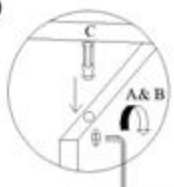

(6)

MODEL
BR 56302

PROD. # :

Doc. # : AMI-BR56302(MRS) Rev. # : 0
ASSEMBLY INSTRUCTIONS
Page (3 of 3)

(7)

(8)