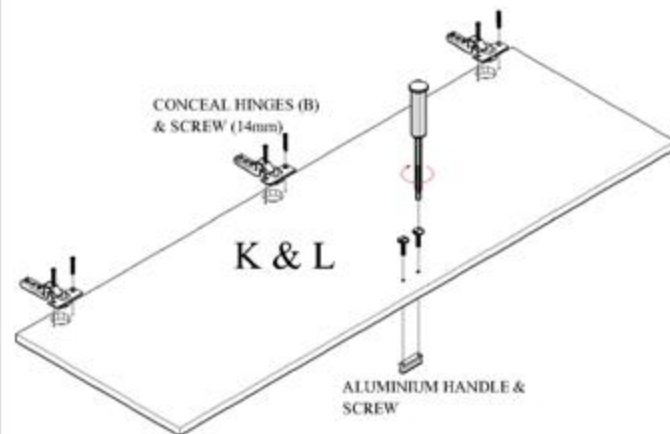

HARDWARE LIST & STEP

STEP	NAME	DRAWING	PIECE
(1)	CONCEAL HINGES (B)		6 pcs
	SCREW (14mm)		12 pcs
	HANDLE (A)		2 pcs
	SCREW (B)		4 pcs
(2)	MINI FIX (A)-15mm		6 pcs
	MINI FIX (B)-15mm		12 pcs
	WOODEN DOWEL		4 pcs
	CONCEAL HINGES (A)		6 pcs
	SCREW (14mm)		12 pcs
	NAIL LEG		4 pcs
	PVC V - BRACKET		2 pcs
	SCREW (14mm)		4 pcs
(3)	MINI FIX (A)-15mm		4 pcs
	MINI FIX (B)-15mm		7 pcs
	WOODEN DOWEL		4 pcs
	DOOR STOPPER		1 pc
(4)	MINI FIX (A)-15mm		11 pcs
	MINI FIX (B)-15mm		2 pcs
	WOODEN DOWEL		11
(6)	H - PROFILE		1 pc
	HANGER POLE		1 pc
(7)	BACKPLY STOPPER		16 pcs
	ALLEN KEY		1 pc

(1)

(2)