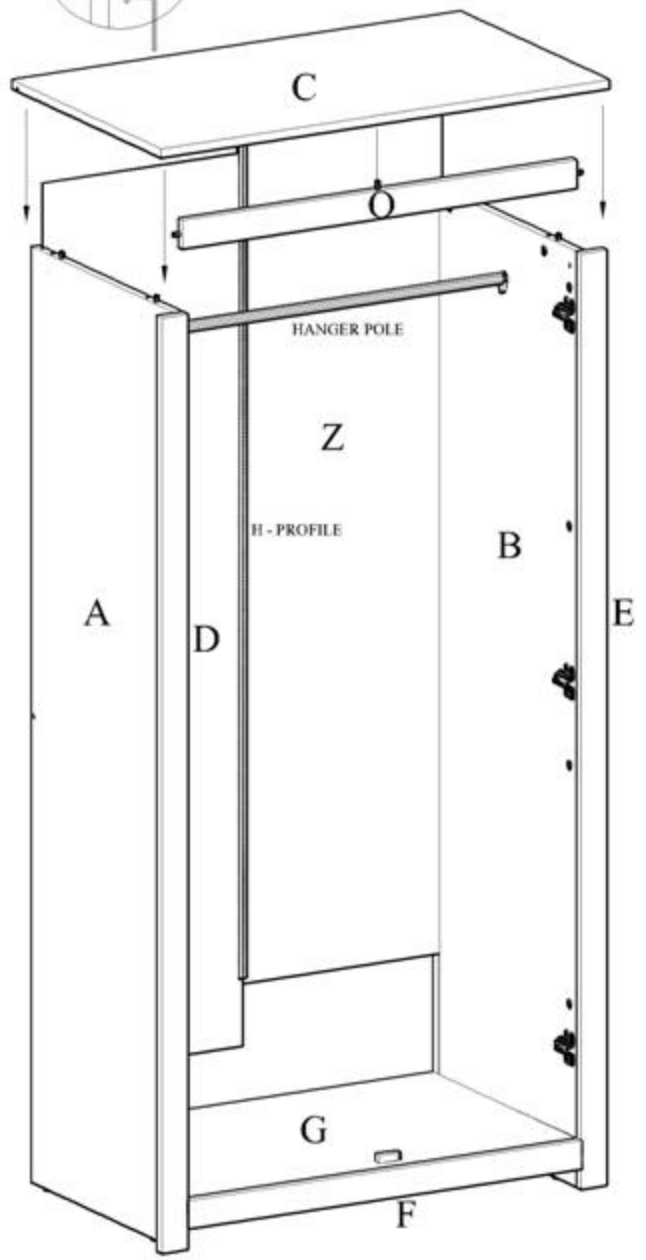

(6)

MODEL
BR 56302

PROD. # :

Doc. # : AMI-BR56302(MRS) Rev. # : 0
ASSEMBLY INSTRUCTIONS
Page (3 of 3)

(7)

(8)