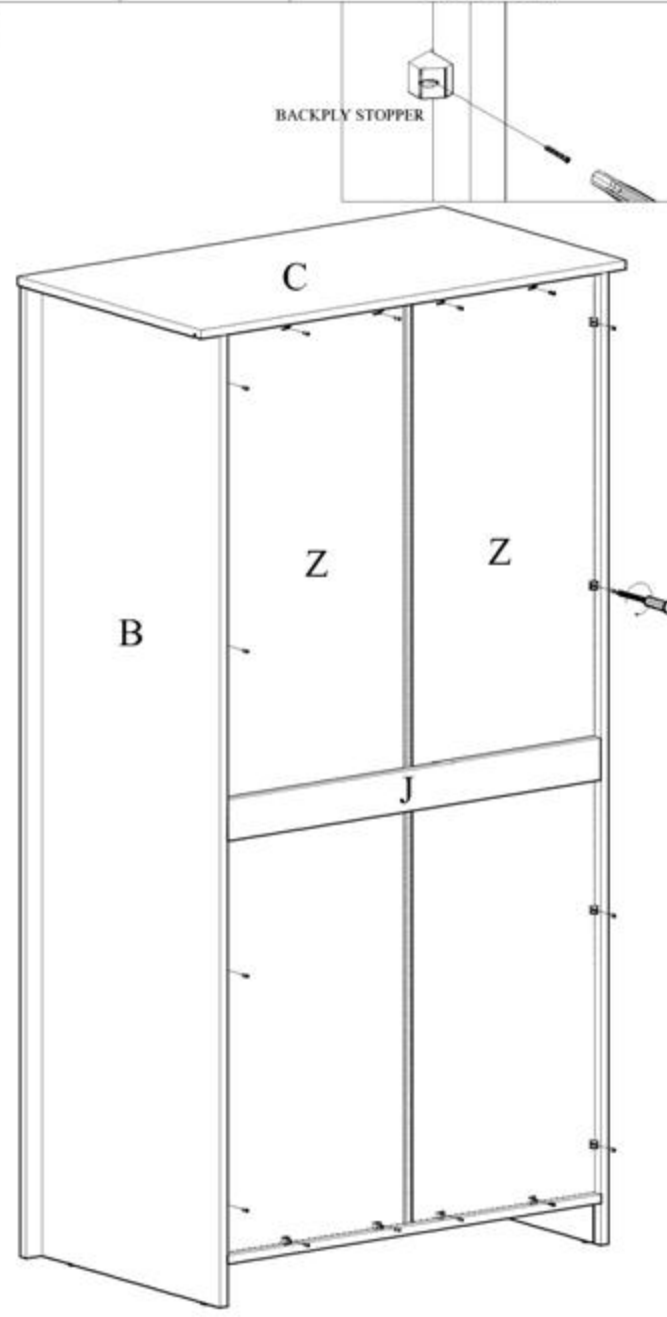

MODEL
BR 56302

PROD. # :

Doc. # : AMI-BR56302(MRS) Rev. # : 0
ASSEMBLY INSTRUCTIONS
Page (3 of 3)

(7)