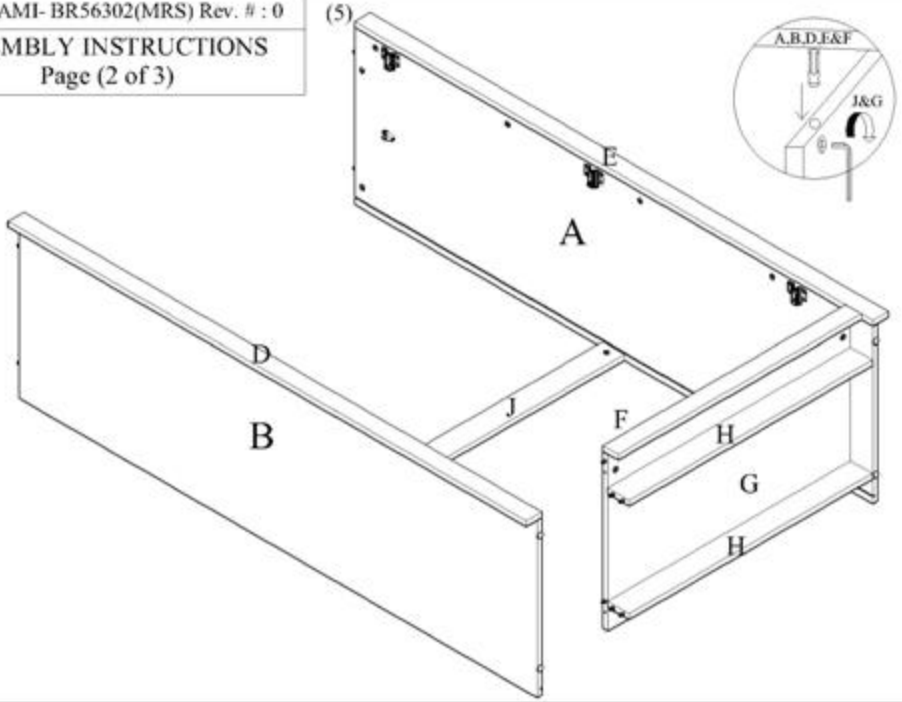

(3)

MODEL
BR 56302

PROD. # :

Doc. # : AMI-BR56302(MRS) Rev. # : 0
ASSEMBLY INSTRUCTIONS
Page (2 of 3)

(5)

(4)