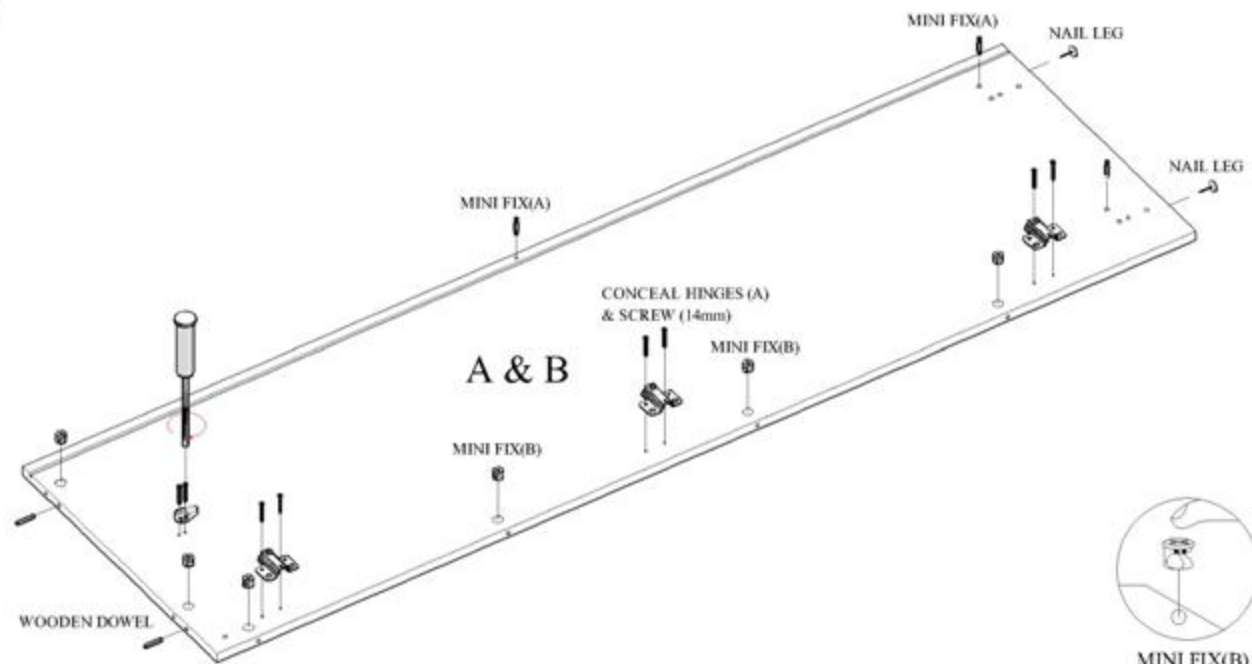

HARDWARE LIST & STEP

STEP	NAME	DRAWING	PIECE
(1)	CONCEAL HINGES (B)		6 pcs
	SCREW (14mm)		12 pcs
	HANDLE (A)		2 pcs
	SCREW (B)		4 pcs
(2)	MINI FIX (A)-15mm		6 pcs
	MINI FIX (B)-15mm		12 pcs
	WOODEN DOWEL		4 pcs
	CONCEAL HINGES (A)		6 pcs
	SCREW (14mm)		12 pcs
	NAIL LEG		4 pcs
	PVC V - BRACKET		2 pcs
	SCREW (14mm)		4 pcs
(3)	MINI FIX (A)-15mm		4 pcs
	MINI FIX (B)-15mm		7 pcs
	WOODEN DOWEL		4 pcs
	DOOR STOPPER		1 pc
(4)	MINI FIX (A)-15mm		11 pcs
	MINI FIX (B)-15mm		2 pcs
	WOODEN DOWEL		11
(6)	H - PROFILE		1 pc
	HANGER POLE		1 pc
(7)	BACKPLY STOPPER		16 pcs
	ALLEN KEY		1 pc

(1)

(2)