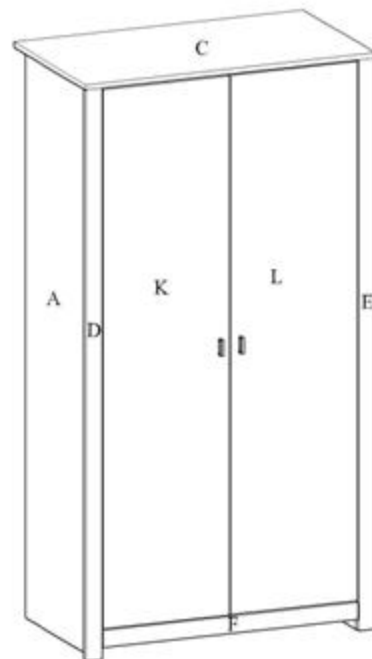

HARDWARE LIST & STEP

STEP	NAME	DRAWING	PIECE
(1)	CONCEAL HINGES (B)		6 pcs
	SCREW (14mm)		12 pcs
	HANDLE (A)		2 pcs
	SCREW (B)		4 pcs
(2)	MINI FIX (A)-15mm		6 pcs
	MINI FIX (B)-15mm		12 pcs
	WOODEN DOWEL		4 pcs
	CONCEAL HINGES (A)		6 pcs
	SCREW (14mm)		12 pcs
	NAIL LEG		4 pcs
	PVC V - BRACKET		2 pcs
	SCREW (14mm)		4 pcs
(3)	MINI FIX (A)-15mm		4 pcs
	MINI FIX (B)-15mm		7 pcs
	WOODEN DOWEL		4 pcs
	DOOR STOPPER		1 pc
(4)	MINI FIX (A)-15mm		11 pcs
	MINI FIX (B)-15mm		2 pcs
	WOODEN DOWEL		11
(6)	H - PROFILE		1 pc
	HANGER POLE		1 pc
(7)	BACKPLY STOPPER		16 pcs
	ALLEN KEY		1 pc