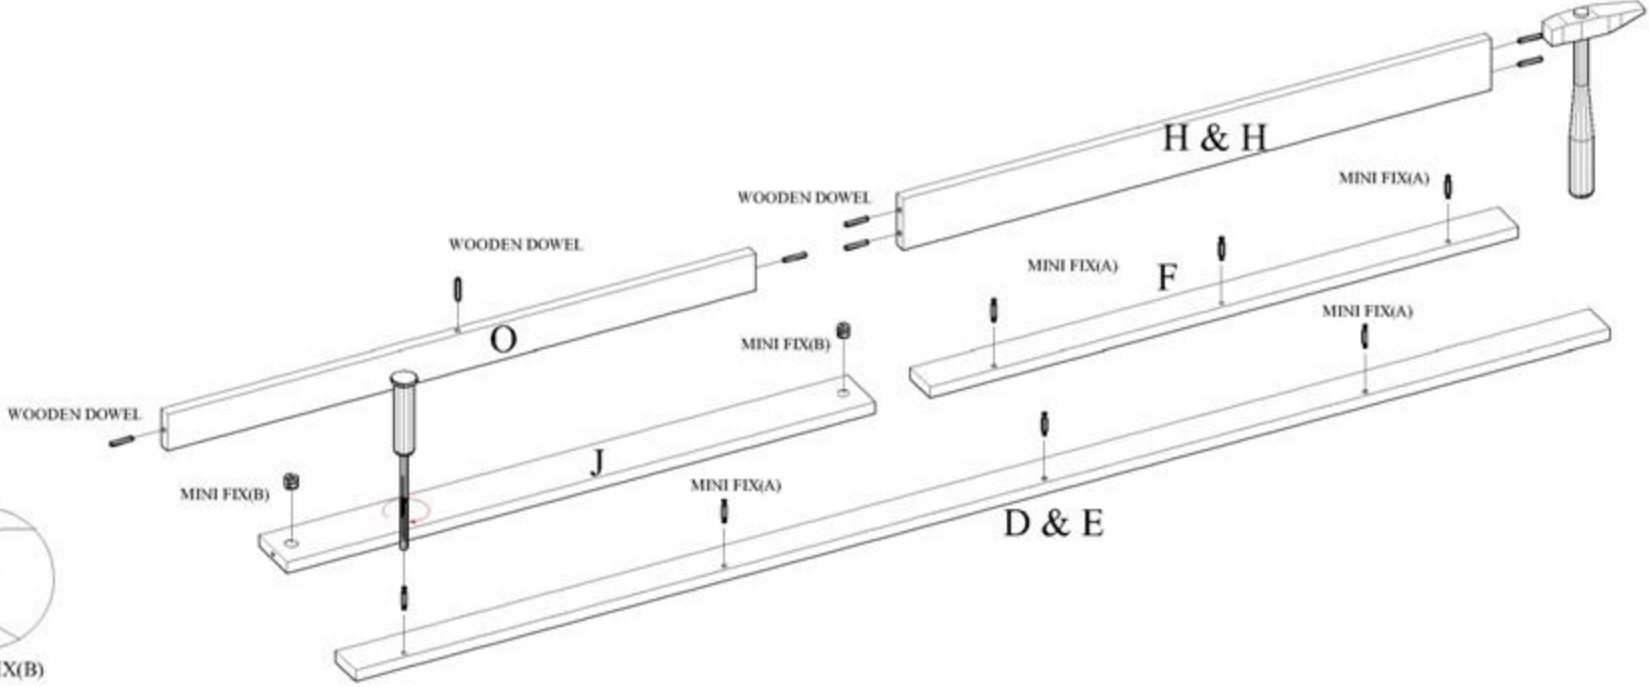

(3)

MODEL
BR 56302

PROD. # :

Doc. # : AMI-BR56302(MRS) Rev. # : 0
ASSEMBLY INSTRUCTIONS
Page (2 of 3)

(5)

(4)