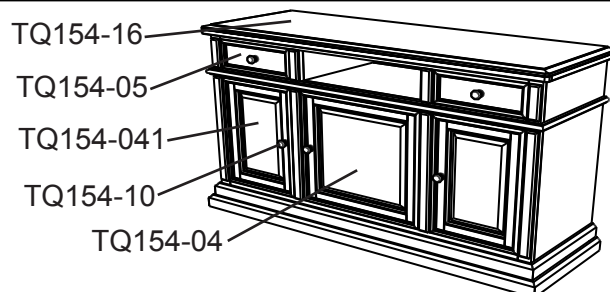

Assembly Instructions

TQ154
55" MEDIA BASE

PARTS LIST

PART NO	FIGURE	DESCRIPTION	QTY
TQ154-02		Back Panel	1 pce
TQ154-16		Top Panel	1 pce
TQ154-04		Large Door	1 pce
TQ154-041		Small Door	2 pcs
TQ154-05		Drawer	2 pcs
TQ154-08		Hinges	6 pcs
TQ154-21		Magnet Catch	6 pcs
TQ154-22		Leveler	2 pcs
TQ154-10		Wood Knob	5 pcs
TQ154-18		Large Wood Shelf	1 pce
TQ154-181		Small Wood Shelf	2 pcs
TQ154-06		Door Glass	1 pce
TQ154-26		Large Door Panel	1 pce
TQ154-261		Small Door Panel	2 pcs
TQ154-27		Speaker Grill	2 pcs

Assembly Instructions

TQ154
55" MEDIA BASE

Door Panel

Door Glass

Adjustable Wood Shelf

Side Door Panel is exchange to Speaker Grill

Center Door Glass is exchange to Door Panel

Turn the door clip for replace the Door Panel to Door Glass