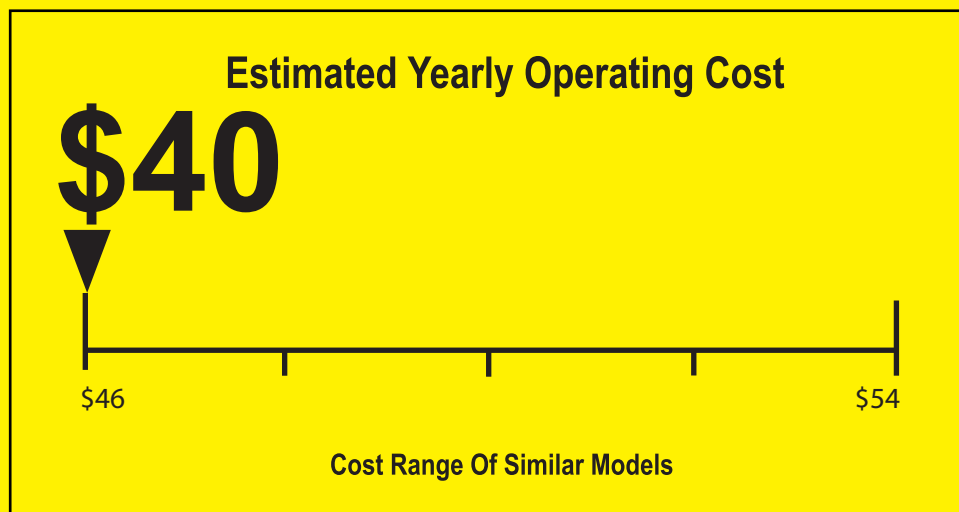

156.0 mm

U.S. Government

Federal law prohibits removal of this label before consumer purchase.

ENERGYGUIDE

Refrigerator - Freezer

- With Automatic Defrost
- With Top Mounted Freezer
- Without Through The Door Ice Service

Avanti Products
Model FF1212W
FF1213PS

Capacity: 12 Cubic Feet

334 kWh

Estimated Yearly Electricity Use

Your cost will depend on your utility rates and use.

- Cost range based only on models of similar capacity and features.
- Estimated operating cost based on a 2012 national average electricity cost of 11.84 cents per kWh.
- For more information, visit www.ftc.gov/appliances.