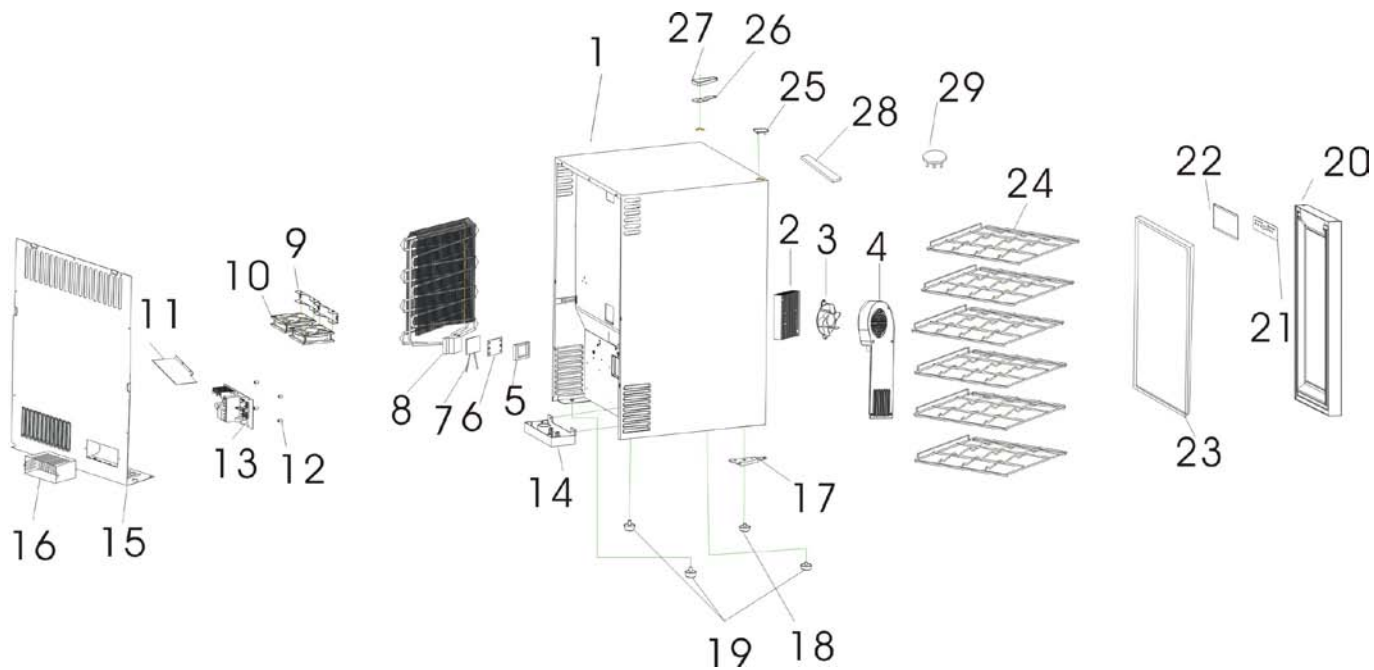

1.2.1 SWC2800M-1 Exploded View

1.2.2 SWC2800M-1 Parts List

Item	Spare parts Name	Quantity(PCS)
1	Cabinet	1
2	Aluminum cooling block	1
3	Cold sink fan	1
4	Cold sink fan cover	1
5	EVA washer	1
6	Cooling sheet	1
7	Cooling module	1
8	Heat pipe	1
9	Heat sink fan bracket	2
10	Heat sink fan	2
11	Waterbreak	1
12	PCB holder	4
13	PCB	1
14	Water drip tray	1
15	Back cover	1
16	Power cord storage box	1
17	Bottom hinge	1
18	Low rubber leg	1
19	High rubber leg	3
20	Mirror glass door panel	1
21	Control PCB	1
22	Control PCB cover	1
23	Gasket	1
24	Shelf	6
25	Plastic cover	1
26	Upper hinge	1
27	Upper hinge cover	1
28	Light cover	1
29	LED light(set)	3