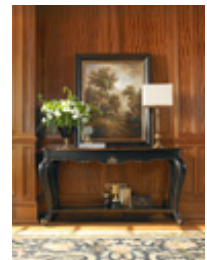

HOOKER
— FURNITURE —

Grandover is a high-drama European traditional collection updated for today with a modern outlook and functional details.

Poplar Solids, Cherry, Walnut & Maple Veneers, Golden Madrone Burl, Robus Leather, Resin

Console Table

5029-85003

67 x 22 - 36 H
Grandover

Two drawers; one fixed shelf

(click to enlarge)

Hooker Furniture - Martinsville, Virginia - Copyright © 2006 - All Rights Reserved