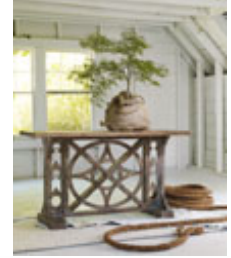

(click to enlarge)