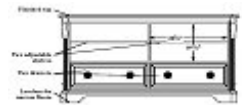

Hooker Furniture - Martinsville, Virginia - Copyright © 2006 - All Rights Reserved