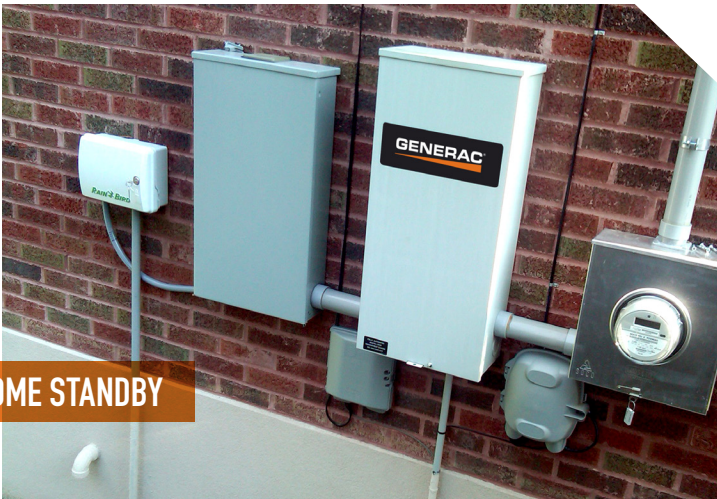

TRANSFER SWITCHES

Generac designs and manufactures a complete line of automatic transfer switches to meet the requirements of virtually any emergency standby application and codes in all areas of the country. All switches are UL-1008 Listed.

HOME STANDBY