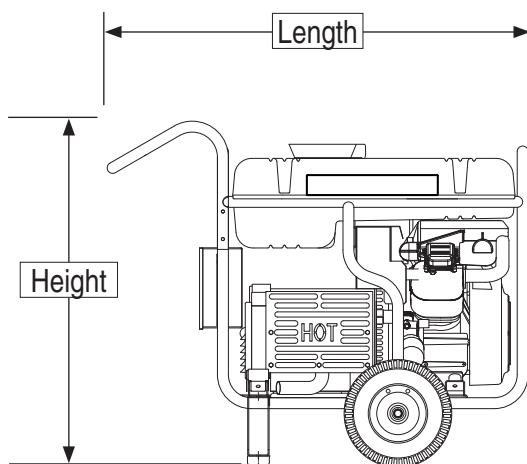

AC Rated Output Running Watts 15000
AC Maximum Output Starting Watts 22500

49-State Control Panel

GP15000E

specifications

Product Series	GP15000E
Model (Configuration)	5734-1 (EPA/49-State)
AC Rated Output Running Watts:	15000
AC Maximum Output Motor Starting Watts:	22500
AC Voltage	120/240 VAC
AC Frequency	60 Hz
Rated VAC Amperage	125/62.5
Max Rated VAC Amperage	187.8/93.75
Engine Displacement	992cc
Engine Type	OHVI
Engine RPM	3600
Recommended Oil	10W-30 / SAE30
Lubrication Method	Oil Pump
Oil Filter	Yes - Spin On
Choke Location	On Engine
Fuel Shut Off	On Fuel Tank
Starting Method	Electric
Low Oil Shutdown Method	Low Pressure
Battery Type	Group U1, 360 CCA
Neutral Bonded to Ground	No - Floating Neutral

Start Switch Type	On/Off/Start Switch
Switch Location	On Engine
Fuel Gauge	Built-In Tank
Fuel Tank Capacity Gal (Ltr)	16 (60.6)
Fuel Filter	Yes
Run Time at 50% (Hours)	10
Handle Style	Fixed
Wheel Type	12.3 Pneumatic Wheels
Warranty - Residential	2 Year Ltd
Warranty - Commercial	1 Year Ltd
Maintenance Kit	Included - Model 5721 - Air Filter - Oil Filter - (2) Spark Plugs - Oil Funnel - Chamois - Stabil Sample

Dimensions and Weights

Length in (mm)	48.5 (1232)
Width in (mm)	31 (787)
Height in (mm)	39.5 (1003)
Carton Length in (mm)	49 (1245)
Carton Width in (mm)	23.25 (592)
Carton Height in (mm)	35.5 (902)
Unit Weight lbs (kg)	363 (165)
Shipping Weight lbs (kg)	425 (193)