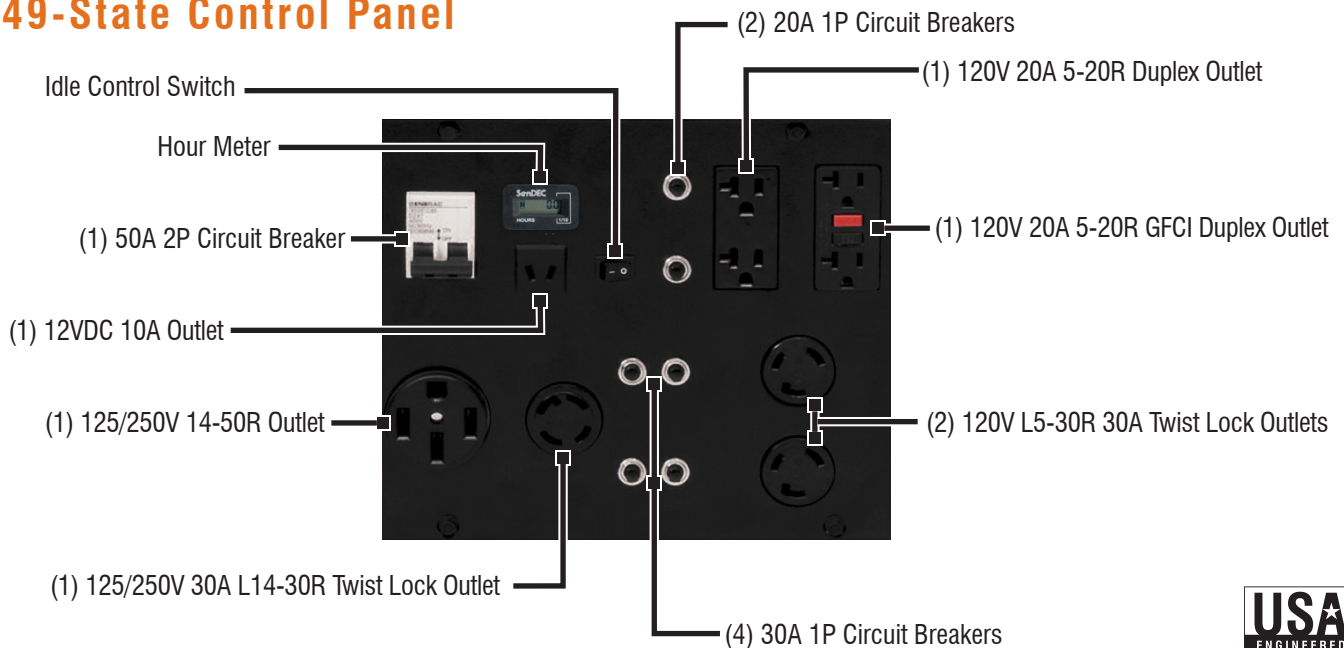

GP15000E

GP SERIES
Commercial/Residential
Portable Generators

Features

Model 5734-1 UPC: 696471057348
(EPA/49-ST)

- **The Generac OHVI® engine** incorporates full pressure lubrication with automotive style spin on oil filter for longer life engine.
- **Idle control** reduces noise and conserves fuel for extended run-times.
- **Hour meter** tracks maintenance intervals.
- **Large-capacity fuel tank** with incorporated fuel gauge provides durability and extended run times.
- **Low-oil pressure shutdown** automatically safeguards engine from damage.
- **Hardened 1 1/4" steel tube cradle** for added durability and strength.
- **Integrated lifting eye** for easy transport and security on the job site.

AC Rated Output Running Watts 15000
AC Maximum Output Starting Watts 22500

49-State Control Panel

GP15000E

specifications

Product Series	GP15000E
Model (Configuration)	5734-1 (EPA/49-State)
AC Rated Output Running Watts:	15000
AC Maximum Output Motor Starting Watts:	22500
AC Voltage	120/240 VAC
AC Frequency	60 Hz
Rated VAC Amperage	125/62.5
Max Rated VAC Amperage	187.8/93.75
Engine Displacement	992cc
Engine Type	OHVI
Engine RPM	3600
Recommended Oil	10W-30 / SAE30
Lubrication Method	Oil Pump
Oil Filter	Yes - Spin On
Choke Location	On Engine
Fuel Shut Off	On Fuel Tank
Starting Method	Electric
Low Oil Shutdown Method	Low Pressure
Battery Type	Group U1, 360 CCA
Neutral Bonded to Ground	No - Floating Neutral

Start Switch Type	On/Off/Start Switch
Switch Location	On Engine
Fuel Gauge	Built-In Tank
Fuel Tank Capacity Gal (Ltr)	16 (60.6)
Fuel Filter	Yes
Run Time at 50% (Hours)	10
Handle Style	Fixed
Wheel Type	12.3 Pneumatic Wheels
Warranty - Residential	2 Year Ltd
Warranty - Commercial	1 Year Ltd
Maintenance Kit	Included - Model 5721 - Air Filter - Oil Filter - (2) Spark Plugs - Oil Funnel - Chamois - Stabil Sample