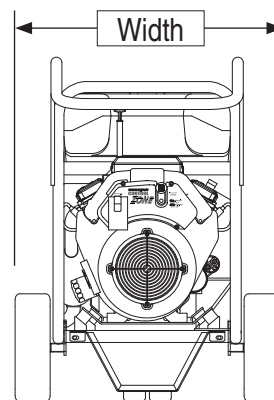

AC Rated Output Running Watts 15000
AC Maximum Output Starting Watts 22500

49-State Control Panel

GP15000E

specifications

Product Series	GP15000E
Model (Configuration)	5734-1 (EPA/49-State)
AC Rated Output Running Watts:	15000
AC Maximum Output Motor Starting Watts:	22500
AC Voltage	120/240 VAC
AC Frequency	60 Hz
Rated VAC Amperage	125/62.5
Max Rated VAC Amperage	187.8/93.75
Engine Displacement	992cc
Engine Type	OHVI
Engine RPM	3600
Recommended Oil	10W-30 / SAE30
Lubrication Method	Oil Pump
Oil Filter	Yes - Spin On
Choke Location	On Engine
Fuel Shut Off	On Fuel Tank
Starting Method	Electric
Low Oil Shutdown Method	Low Pressure
Battery Type	Group U1, 360 CCA
Neutral Bonded to Ground	No - Floating Neutral

Start Switch Type	On/Off/Start Switch
Switch Location	On Engine
Fuel Gauge	Built-In Tank
Fuel Tank Capacity Gal (Ltr)	16 (60.6)
Fuel Filter	Yes
Run Time at 50% (Hours)	10
Handle Style	Fixed
Wheel Type	12.3 Pneumatic Wheels
Warranty - Residential	2 Year Ltd
Warranty - Commercial	1 Year Ltd
Maintenance Kit	Included - Model 5721 - Air Filter - Oil Filter - (2) Spark Plugs - Oil Funnel - Chamois - Stabil Sample

Dimensions and Weights

Length in (mm)	48.5 (1232)
Width in (mm)	31 (787)
Height in (mm)	39.5 (1003)
Carton Length in (mm)	49 (1245)
Carton Width in (mm)	23.25 (592)
Carton Height in (mm)	35.5 (902)
Unit Weight lbs (kg)	363 (165)
Shipping Weight lbs (kg)	425 (193)