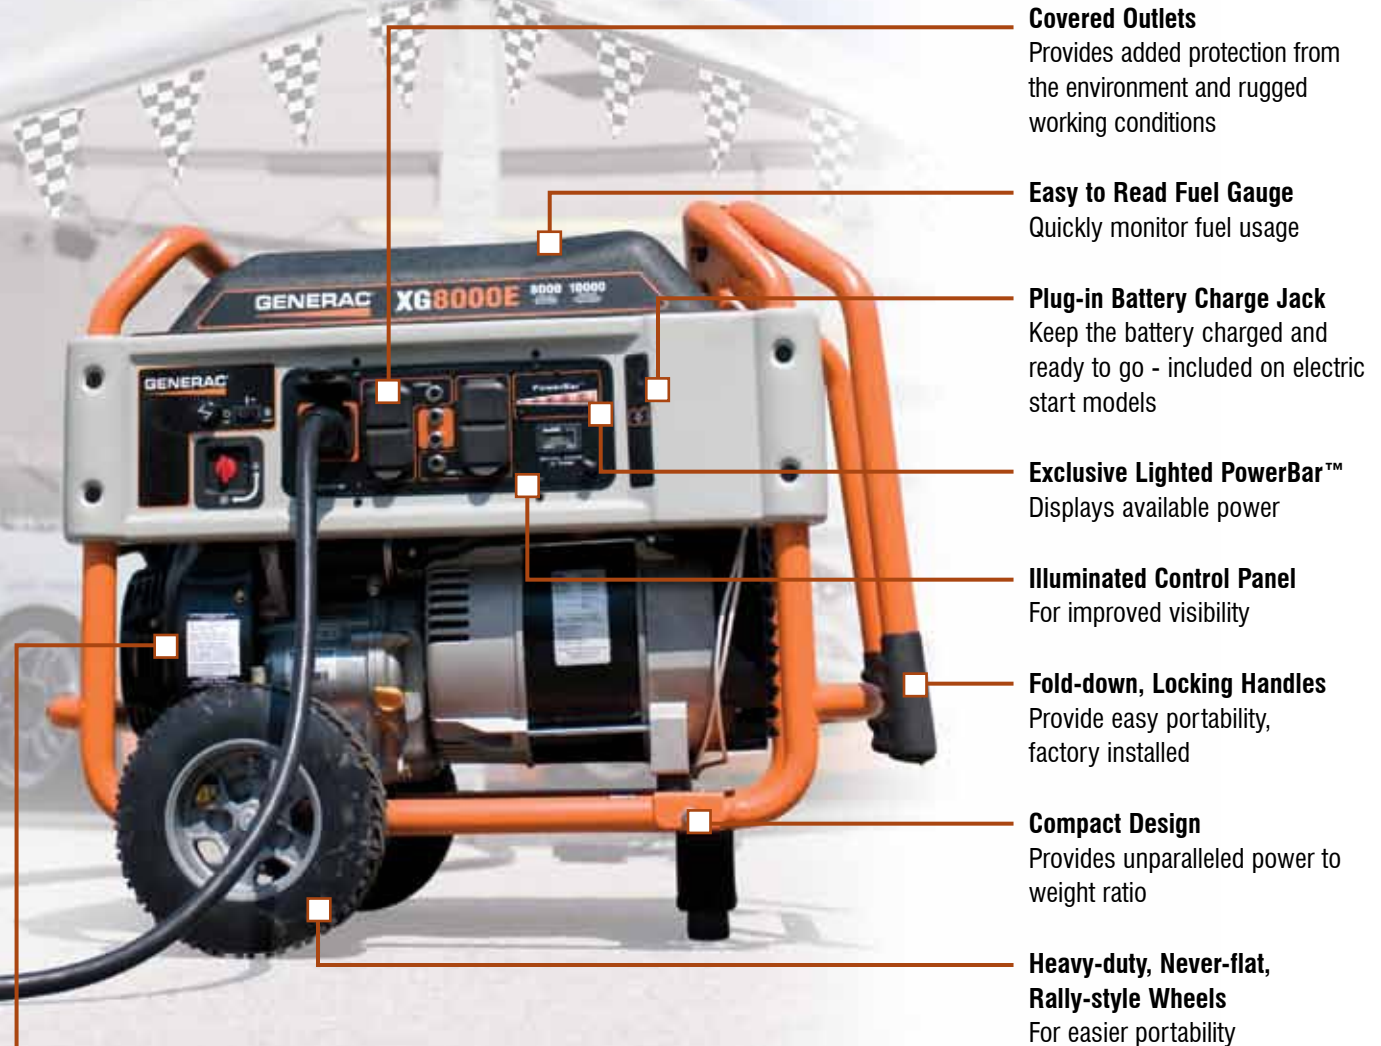

XG
SERIES

GENERAC®

XG SERIES PORTABLE GENERATORS

Premium, portable power for home or job site

XG SERIES GENERATORS 4000 – 10000 WATTS

The premium XG Series models come loaded with features that make owning and using a portable generator easy. Comprehensive and accessible controls are user-friendly, and the heavy duty design with full-wrap frame tubing is engineered for years of dependable use.

Covered Outlets

Provides added protection from the environment and rugged working conditions

Easy to Read Fuel Gauge

Quickly monitor fuel usage

Plug-in Battery Charge Jack

Keep the battery charged and ready to go - included on electric start models

Exclusive Lighted PowerBar™

Displays available power

Illuminated Control Panel

For improved visibility

Fold-down, Locking Handles

Provide easy portability, factory installed

Compact Design

Provides unparalleled power to weight ratio

Heavy-duty, Never-flat, Rally-style Wheels

For easier portability

GENERAC OHVI® ENGINE

The power behind the performance.

All models feature Generac's OHVI engine, which utilizes the same type of pressurized oil lubrication used to give automobile engines long and trouble free lives and has a significantly longer life than many competitive engines – an unprecedented three to four times longer.