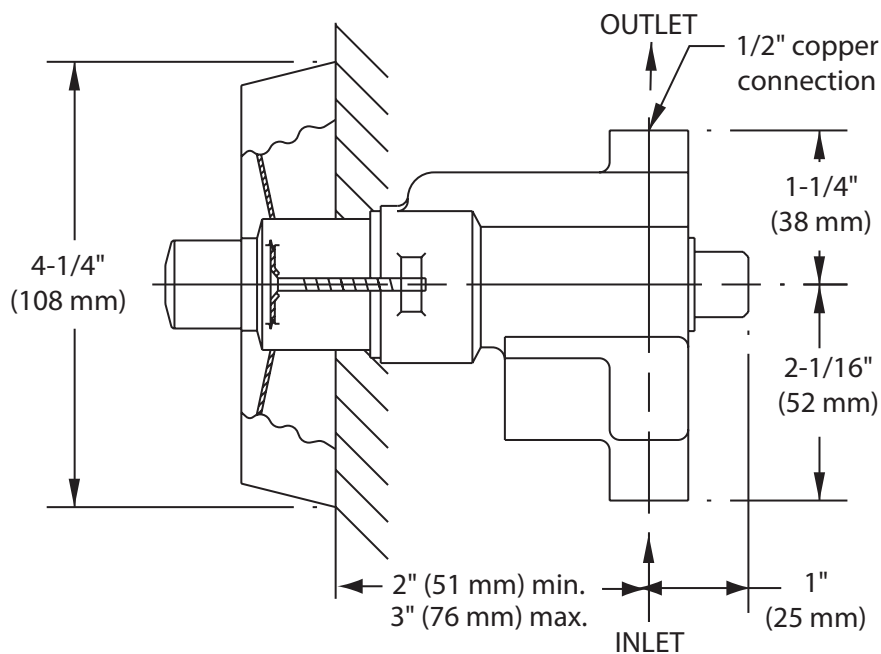

Location:

Showeroff Shower Valve 4-420

Specification Submittal

Model Numbers

- 4-420 Showeroff shower valve

Feature Highlights

- Manual Showeroff shower limiter valve
- Integral service stop for shutting water off when servicing valve cartridge
- 1/2 inch sweat connections
- Vandal resistant mounting fasteners, recessed hex socket type.
- Polished chrome finish

Standards / Certifications

ASME A112.18.1-2005/CSA B125.1-05

Warranty

- Limited Lifetime - to the original end purchaser in residential / consumer installations.
- 5 years - for commercial installations

Dimensions Showeroff Shower Valve, 4-420

Note:

- (1) Illustrated 3" (76 mm) from centerline of tubing to the face of the wall.
- (2) Dimensions subject to change without notice.