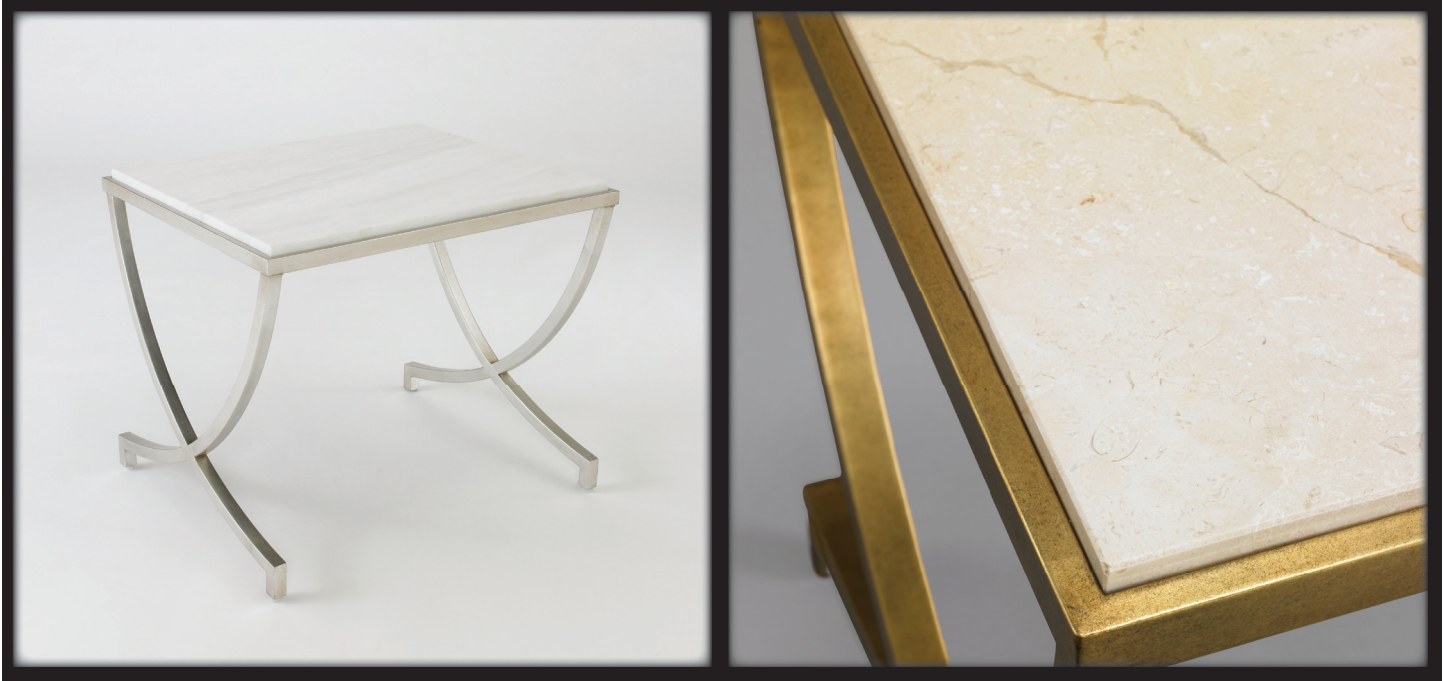

## HAVILAND TABLE

ITEM NUMBER	FINISH OPTIONS	PRICE
FP-369-816	White Marble/Silver Leaf	\$975
FP-369-815	Travertine/Antique Gold	\$900

**PRODUCT INFO** The gracefully curved legs are a nod to French Deco, but the rich materials have a timeless appeal. Use it as a stand-alone accent or pair it with one—or two—more in lieu of a larger piece. Sold as single, but can be bunched for a larger table effect. Imported.