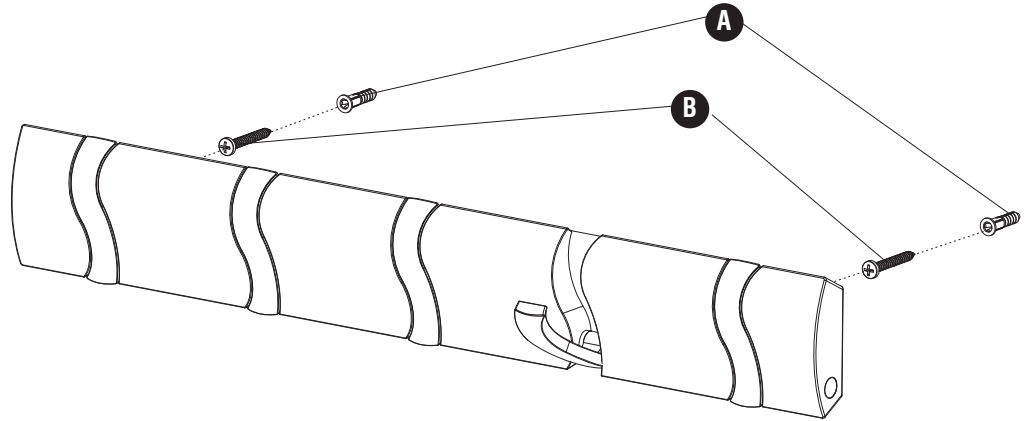

TOOLS REQUIRED: Phillips Screwdriver, Pencil, Drill with 3/16" bit, Level, Measuring Tape
OUTILS REQUIS: Tournevis à pointe cruciforme, Crayon, Perceuse avec mèche de 5 mm, Niveau, Mètre ruban
HERRAMIENTAS REQUERIDAS: Destornillador Phillips®, Lápiz, Taladro con broca de 3/16 pulg., Nivel, Cinta métrica

HARDWARE PACK / PAQUET MATÉRIEL / PAQUETE MATERIAL 4242-19NC	
A	B
Wall Anchor <i>Ancre de mur</i> Ancla de la pared	Mounting Screw <i>Vis de support</i> Tornillo de montaje
Qty. / Qte. / Cant.: 2 #4242-27NC	Qty. / Qte. / Cant.: 2 #4242-26NC