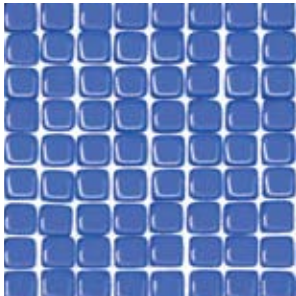

The SOLISTONE Pillow Glass Collection is an innovative option for floor accents and walls. The tufted surface of each individual square gives added dimension to standard square mosaic format. A great accent tile for showers, backsplashes, pool coping, feature walls and more.

Finish	Polished Colored Glass *9022su - Frosted Colored Glass
Tile Size	12" x 12"
Cube Size	1" x 1"
Thickness	1/2"
Application	Interior/Exterior, Vertical Surfaces Only

**OPAL 9022**

**OPALESCENT 9022SU**