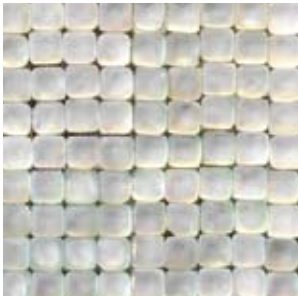

The SOLISTONE Pillow Glass Collection is an innovative option for floor accents and walls. The tufted surface of each individual square gives added dimension to standard square mosaic format. A great accent tile for showers, backsplashes, pool coping, feature walls and more.

Finish	Polished Colored Glass *9022su - Frosted Colored Glass
Tile Size	12" x 12"
Cube Size	1" x 1"
Thickness	1/2"
Application	Interior/Exterior, Vertical Surfaces Only

**OPAL 9022**

**OPALESCENT 9022SU**

**LOLITE 9027**

**GRIPHITE 9028**